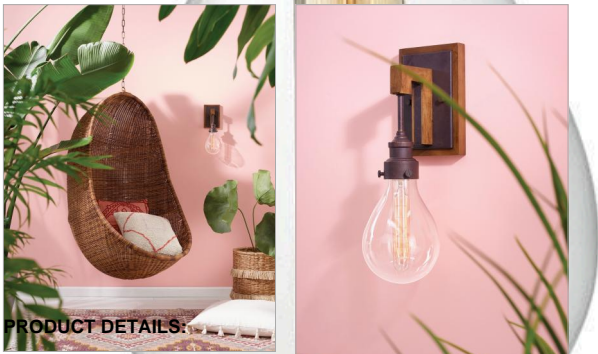

DENTON

3260IN

MEDIUM SINGLE LIGHT SCNCE

Vintage warmth meets modern minimalism in the Denton Collection. Integrating industrial finishes with rustic wood accents, Denton brings an over-scaled, classic glass form paired with T-style lamping to deliver a fresh take on modern farmhouse style.

DETAILS

FINISH:	Industrial Iron
MATERIAL:	Wood
GLASS:	Clear
DIMMABLE:	YES, WITH DIMMABLE LAMP (NOT INCLUDED)

DIMENSIONS

WIDTH:	5.3"
HEIGHT:	15.8"
WEIGHT:	2lb
BACK PLATE:	5.25"W X 7.5"H
EXTENSION:	6.3"
TOP TO OUTLET:	3.750000"

LIGHT SOURCE

LIGHT SOURCE:	Socketed
WATTAGE:	1-8w Med. LED, 60w Equiv.
VOLTAGE:	120v

SHIPPING

CARTON LENGTH:	12
CARTON WIDTH:	10.5
CARTON HEIGHT:	13
CARTON WEIGHT:	3.5

PRODUCT DETAILS:

- Suitable for use in dry (indoor) locations as defined by NEC and CEC. Meets United States UL Underwriters Laboratories & CSA Canadian Standards Association Product Safety Standards.
- T9 or T10 bulbs required (not included)
- Angular lines, a bold finish, simple shape and sturdy details merge for a robust but pared down industrial design

HINKLEY

HINKLEY
33000 Pin Oak Parkway
Avon Lake, OH 44012

PHONE: (440) 653-5500
Toll Free: 1 (800) 446-5539

hinkley.com