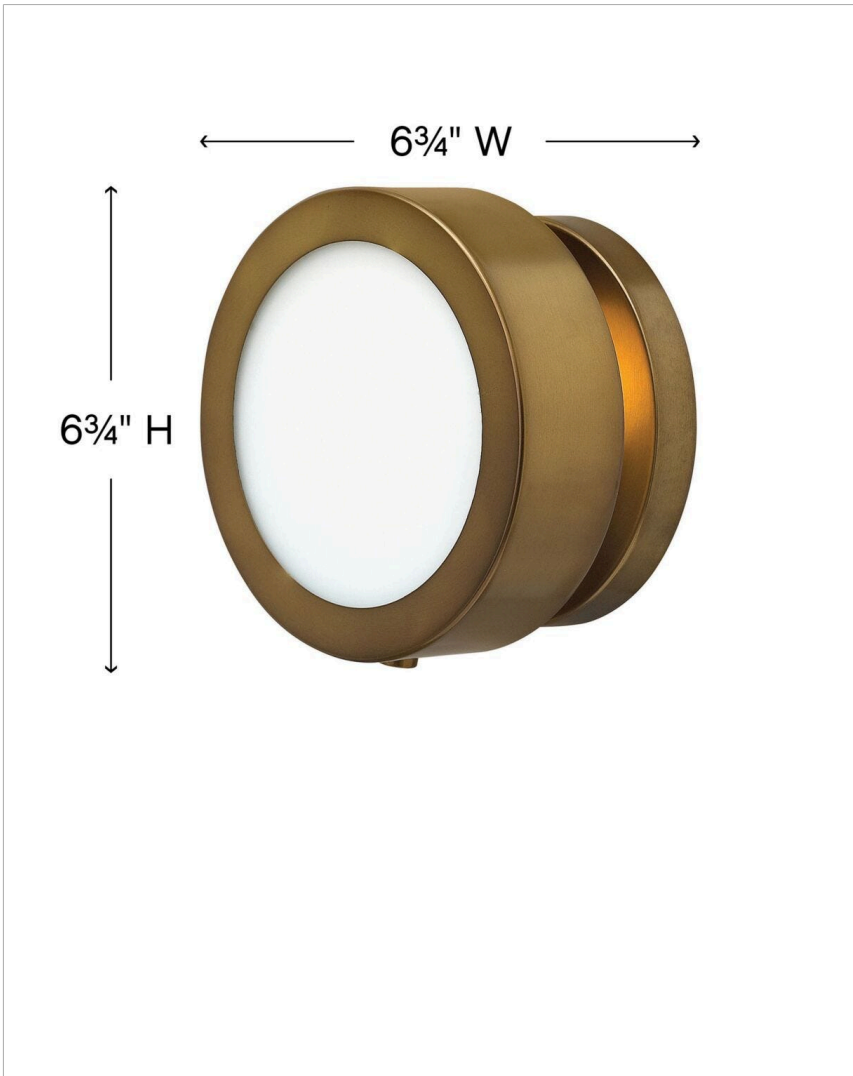

## 3650HB

### SMALL ADJUSTABLE SINGLE LIGHT SCONCE

Synonymous with vintage glamour, Mercer's mid-century modern design has a cool simplicity that blends robust metal construction and circular glass shades that emit a soft glow, creating a perfect accent for any décor. Mercer is available in multiple finishes.

DETAILS	
FINISH:	Heritage Brass
MATERIAL:	Steel
GLASS:	Etched Opal
DIMMABLE:	YES, WITH DIMMABLE LAMP (NOT INCLUDED)

DIMENSIONS	
WIDTH:	6.8"
HEIGHT:	6.8"
WEIGHT:	2lb
BACK PLATE:	6.75" Dia.
EXTENSION:	4"
TOP TO OUTLET:	3.500000"

LIGHT SOURCE	
LIGHT SOURCE:	Socketed
WATTAGE:	1-5w Cand. LED, 60w Equiv.
VOLTAGE:	120v

SHIPPING	
CARTON LENGTH:	9.5
CARTON WIDTH:	9.5
CARTON HEIGHT:	6.5
CARTON WEIGHT:	2.5