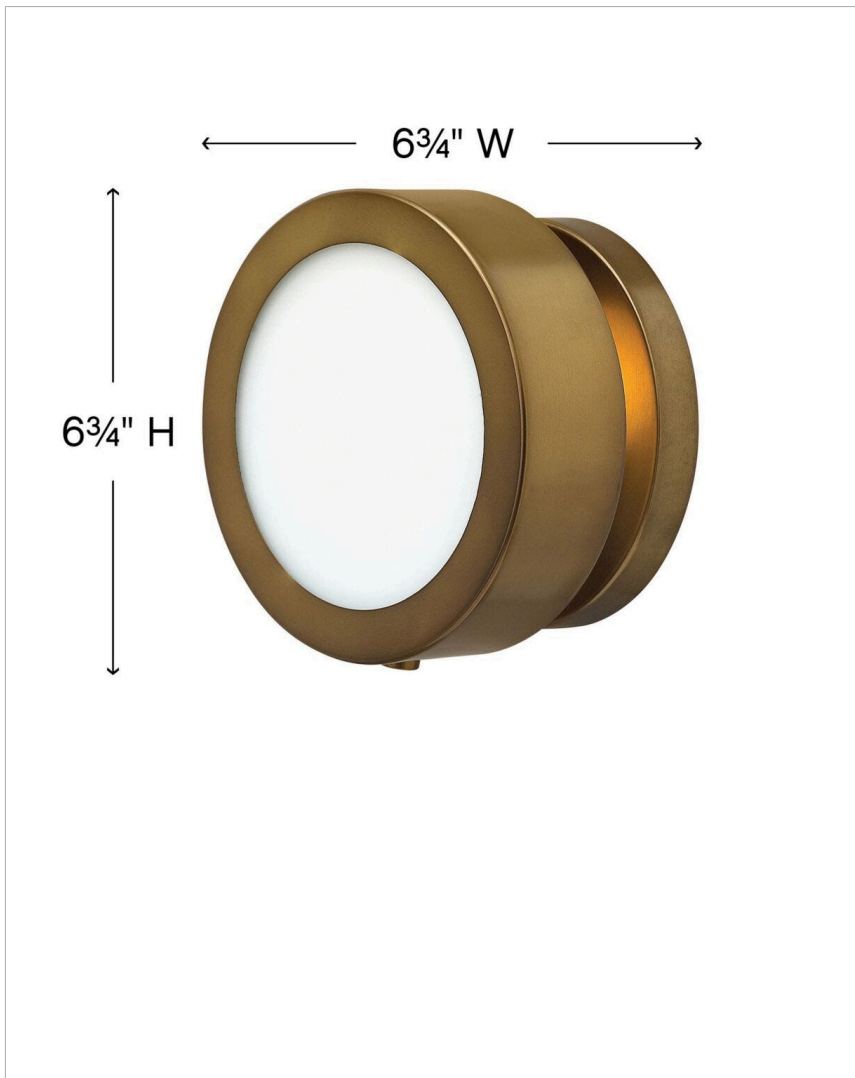

MERCER

3650HB

SMALL ADJUSTABLE SINGLE LIGHT SCONCE

Synonymous with vintage glamour, Mercer's mid-century modern design has a cool simplicity that blends robust metal construction and circular glass shades that emit a soft glow, creating a perfect accent for any décor. Mercer is available in multiple finishes.

DETAILS	
FINISH:	Heritage Brass
MATERIAL:	Steel
GLASS:	Etched Opal
DIMMABLE:	YES, WITH DIMMABLE LAMP (NOT INCLUDED)

DIMENSIONS	
WIDTH:	6.8"
HEIGHT:	6.8"
WEIGHT:	2lb
BACK PLATE:	6.75" Dia.
EXTENSION:	4"
TOP TO OUTLET:	3.500000"

LIGHT SOURCE	
LIGHT SOURCE:	Socketed
WATTAGE:	1-5w Cand. LED, 60w Equiv.
VOLTAGE:	120v

SHIPPING	
CARTON LENGTH:	9.5
CARTON WIDTH:	9.5
CARTON HEIGHT:	6.5
CARTON WEIGHT:	2.5

PRODUCT DETAILS:

- Distinctive mid-century modern elements merge with sleek and timeless forms for a vintage vibe with modern flair
- Suitable for use in damp locations as defined by NEC and CEC. Meets United States UL Underwriters Laboratories & CSA Canadian Standards Association Product Safety Standards.
- ADA compliant