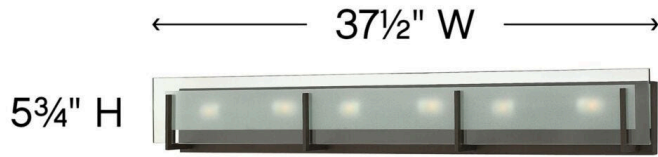

LATITUDE

5656OZ

EXTRA LARGE SIX LIGHT VANITY

Latitude is contemporary and sleek, finding its true beauty in the minimalist design. The slim glass panel features rectangular etching while the subtle, split fork frames add understated architectural style.

DETAILS	
FINISH:	Oil Rubbed Bronze
MATERIAL:	Steel
GLASS:	Inside Etched Clear
DIMMABLE:	Yes

DIMENSIONS	
WIDTH:	37.5"
HEIGHT:	5.5"
WEIGHT:	12lb
BACK PLATE:	36.25"W X 4.75"H
EXTENSION:	4"
TOP TO OUTLET:	3.250000"

LIGHT SOURCE	
LIGHT SOURCE:	Socketed
WATTAGE:	6-60w G-9 *Included or 6-5w G9 LED, 60w Equiv.
VOLTAGE:	120v

SHIPPING	
CARTON LENGTH:	40
CARTON WIDTH:	7.5
CARTON HEIGHT:	7.5
CARTON WEIGHT:	14

PRODUCT DETAILS:

- This fixture must be installed with shades/glass facing up toward the ceiling
- Suitable for use in damp locations as defined by NEC and CEC. Meets United States UL Underwriters Laboratories & CSA Canadian Standards Association Product Safety Standards.
- Bold silhouette with dramatic details creates a modern statement
- ADA compliant
- Mounting hardware is hidden on the back plate to ensure a clean silhouette