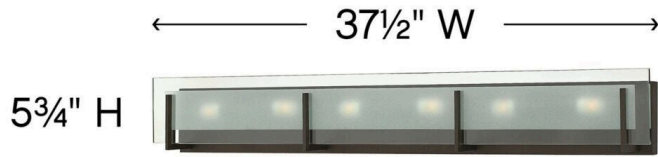

LATITUDE

56560Z

EXTRA LARGE SIX LIGHT VANITY

Latitude is contemporary and sleek, finding its true beauty in the minimalist design. The slim glass panel features rectangular etching while the subtle, split fork frames add understated architectural style.

DETAILS	
FINISH:	Oil Rubbed Bronze
MATERIAL:	Steel
GLASS:	Inside Etched Clear
DIMMABLE:	Yes

DIMENSIONS	
WIDTH:	37.5"
HEIGHT:	5.5"
WEIGHT:	12lb
BACK PLATE:	36.25"W X 4.75"H
EXTENSION:	4"
TOP TO OUTLET:	3.250000"

LIGHT SOURCE	
LIGHT SOURCE:	Socketed
WATTAGE:	6-60w G-9 *Included or 6-5w G9 LED, 60w Equiv.
VOLTAGE:	120v

SHIPPING	
CARTON LENGTH:	40
CARTON WIDTH:	7.5
CARTON HEIGHT:	7.5
CARTON WEIGHT:	14

PRODUCT DETAILS:

- This fixture must be installed with shades/glass facing up toward the ceiling
- Suitable for use in damp locations as defined by NEC and CEC. Meets United States UL Underwriters Laboratories & CSA Canadian Standards Association Product Safety Standards.
- Bold silhouette with dramatic details creates a modern statement
- ADA compliant
- Mounting hardware is hidden on the back plate to ensure a clean silhouette