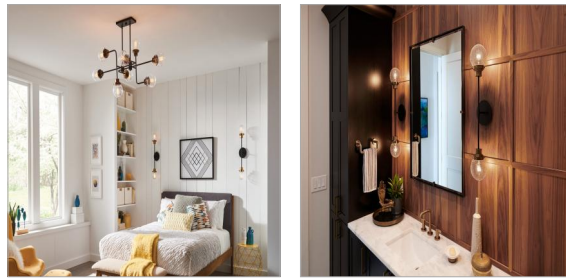

POPPY

40692BK

LARGE TWO LIGHT SCONCE

Poppy features clear seedy glass spheres that bubble out of refined, ribbed fitters to create a simple, yet sophisticated silhouette. The dual-finish combinations, Black with Brushed Nickel and Black with Heritage Brass, pair perfectly with a clean backplate or canopy and crisp crossbars to anchor this airy design. Poppy showcases mid-century style with a spectacular spin.

DETAILS	
FINISH:	Black
MATERIAL:	Steel
GLASS:	Clear Seedy
DIMMABLE:	YES - WITH DIMMABLE LAMP (NOT INCLUDED)

DIMENSIONS	
WIDTH:	5.5"
HEIGHT:	28"
WEIGHT:	3.4lb
BACK PLATE:	5.5" Dia.
EXTENSION:	6.8"
TOP TO OUTLET:	14"

LIGHT SOURCE	
LIGHT SOURCE:	Socketed
WATTAGE:	2-8w Med. LED, 60w Equiv.
VOLTAGE:	120v

SHIPPING	
CARTON LENGTH:	21.8
CARTON WIDTH:	12
CARTON HEIGHT:	7.8
CARTON WEIGHT:	4.9

PRODUCT DETAILS:

- Suitable for use in dry (indoor) locations as defined by NEC and CEC. Meets United States UL Underwriters Laboratories & CSA Canadian Standards Association Product Safety Standards.
- Fixture can be mounted horizontally.
- Distinctive mid-century modern elements merge with sleek and timeless forms for a vintage vibe with modern flair
- Features On/Off switch
- Optional cord cover available, 6938BK
- Fixture can be mounted vertically
- Optional cord cover available, 6938BK
- Can be hard wired or mounted with included plug-in cord