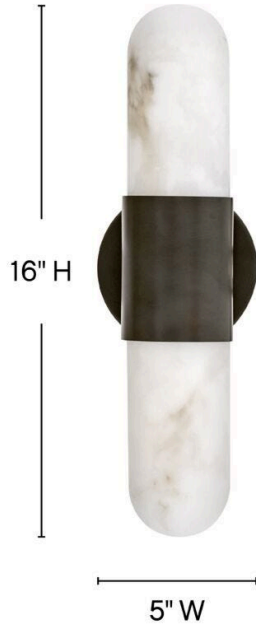

IBIZA

52510BX-LED

MEDIUM LED VANITY

Ibiza provides unparalleled, high-end style with its linear silhouette. The oblong design is finished with rounded edges to provide a touch of the unexpected. Cloudstone glass centered with a thick metal band brings modern glam while staying rooted in traditional elegance.

DETAILS	
FINISH:	Black Oxide
MATERIAL:	Steel
GLASS:	Cloudstone
DIMMABLE:	YES - CL TYPE DIMMER (SSL7A)

DIMENSIONS	
WIDTH:	16"
HEIGHT:	5"
WEIGHT:	3.5lb
BACK PLATE:	5" Dia.
EXTENSION:	4.5"
TOP TO OUTLET:	8"

LIGHT SOURCE	
LIGHT SOURCE:	Integrated LED
WATTAGE:	16w LED *Included
VOLTAGE:	120v

SHIPPING	
CARTON LENGTH:	18.5
CARTON WIDTH:	11
CARTON HEIGHT:	7
CARTON WEIGHT:	4.6

Mounted vertically

PRODUCT DETAILS:

- Fixture can be mounted horizontally.
- Suitable for use in damp locations as defined by NEC and CEC. Meets United States UL Underwriters Laboratories & CSA Canadian Standards Association Product Safety Standards.
- LED components carry a 5-year limited warranty
- Bold silhouette with dramatic details creates a modern statement
- Fixture can be mounted vertically
- Mounting hardware is hidden on the back plate to ensure a clean silhouette