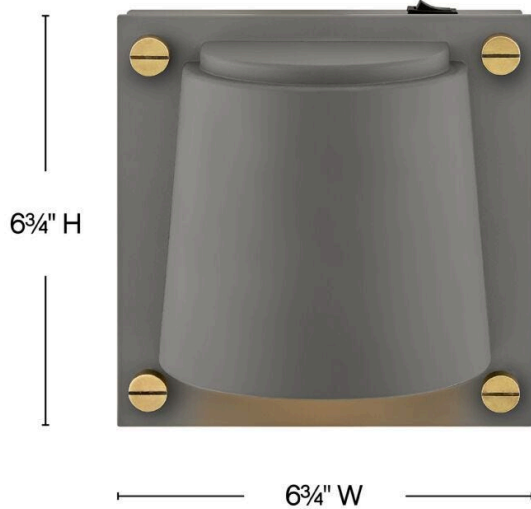

#### DETAILS

FINISH:	Dark Matte Grey
MATERIAL:	Steel
GLASS:	Etched
DIMMABLE:	YES - CL TYPE DIMMER (SSL7A)

#### DIMENSIONS

WIDTH:	6.8"
HEIGHT:	6.8"
WEIGHT:	2.4lb
BACK PLATE:	6.5" Sq.
EXTENSION:	4.5"
TOP TO OUTLET:	3.25"