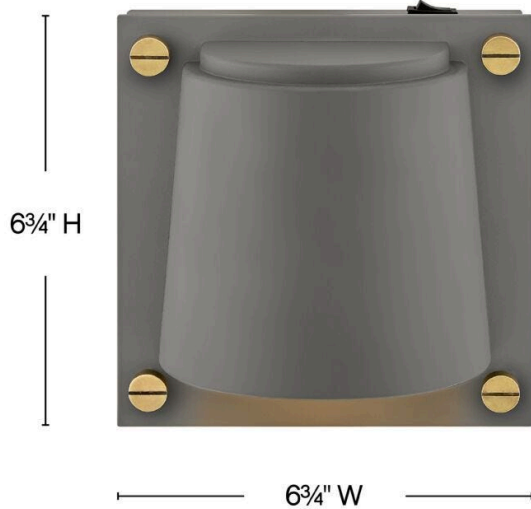

SCOUT

32530DMG

SMALL SINGLE LIGHT SCONCE

Scout subtly catches your eye with its modern design and contrasting decorative screws. The bold, square style makes an impactful statement no matter where it lives, providing plenty of downward light for functionality. The Scout family of fixtures is the perfect balance of strong and functional.

DETAILS	
FINISH:	Dark Matte Grey
MATERIAL:	Steel
GLASS:	Etched
DIMMABLE:	YES - CL TYPE DIMMER (SSL7A)

DIMENSIONS	
WIDTH:	6.8"
HEIGHT:	6.8"
WEIGHT:	2.4lb
BACK PLATE:	6.5" Sq.
EXTENSION:	4.5"
TOP TO OUTLET:	3.25"

LIGHT SOURCE	
LIGHT SOURCE:	Socketed
WATTAGE:	1-6.50w GU10 LED *Included
VOLTAGE:	120v

SHIPPING	
CARTON LENGTH:	9.1
CARTON WIDTH:	9.1
CARTON HEIGHT:	7.9
CARTON WEIGHT:	3.4

PRODUCT DETAILS:

- Suitable for use in dry (indoor) locations as defined by NEC and CEC. Meets United States UL Underwriters Laboratories & CSA Canadian Standards Association Product Safety Standards.
- Includes three interchangeable knobs in BK, BN, and HB
- Bold silhouette with dramatic details creates a modern statement
- Features On/Off switch
- LED Bulbs carry a 3-year limited warranty
- Mounting hardware is hidden on the back plate to ensure a clean silhouette