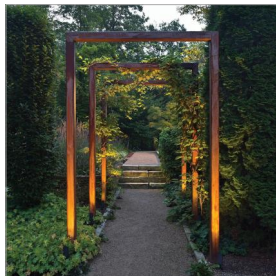

LUMACORE ACCENT SPOT LIGHT

1536SK-LMA30K

12V VARIABLE OUTPUT LED 3000K SPOT LIGHT

Accentuate your home's architecture and highlight your landscape's natural beauty with a warm ambient glow. Hinkley's Variable Output LumaCORE™ LED Accent Lighting Systems are expertly designed to withstand the elements and provide complete control over wattage and beam spread.

MOUNTING	
LEAD WIRE:	1 X 18"

SHIPPING	
CARTON LENGTH:	11.5
CARTON WIDTH:	4.9
CARTON HEIGHT:	2.8
CARTON WEIGHT:	1.1

PRODUCT DETAILS:

- LumaCore Series products carry a lifetime limited warranty
- Incorporates CREE LEDs with application performance tested by CREE
- Suitable for use in wet (outdoor direct rain) locations as defined by NEC and CEC. Meets United States UL Underwriters Laboratories & CSA Canadian Standards Association Product Safety Standards
- Wattage settings includes: 3W (260 Lumens), 5W (350 Lumens), 8W (475 Lumens), 12W (750 Lumens)
- Photometrics based off engine photometrics.
- Classic lines and heritage details complement traditional architecture
- Three lens options offer versatility in beam spread via an easy to remove and insert assembly - includes: 20° Spot, 40° Flood, 60° Flood
- For more information on how to control your landscape lighting via the Hinkley Home Automation App, [click here](#).