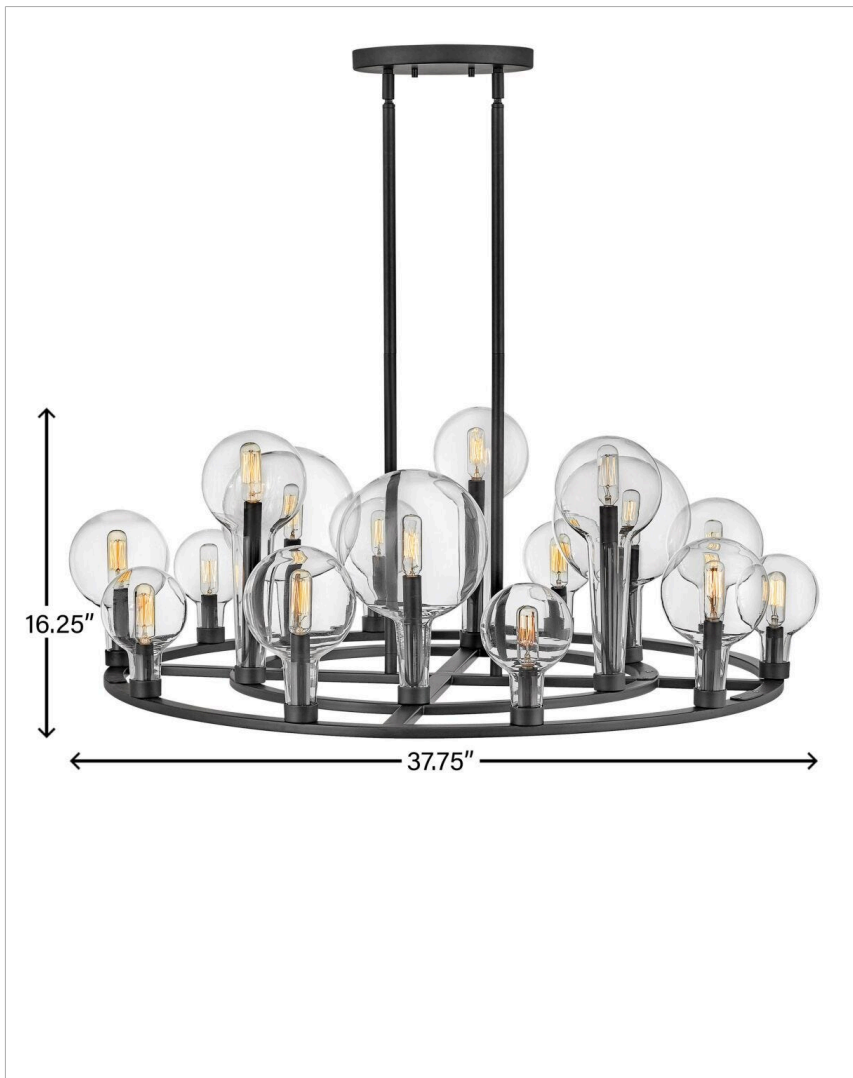

### LARGE SINGLE TIER CHANDELIER

Inspired by the vintage flasks of a chemistry classroom, Alchemy is a unique statement piece. Its tapered globes instantly stand out in a variety of spaces, while the open silhouette enhances its sophisticated edge.

DETAILS	
FINISH:	Black
MATERIAL:	Steel
GLASS:	Clear
SLOPE DEGREE:	90
DIMMABLE:	YES - WITH DIMMABLE LAMP (NOT INCLUDED)

DIMENSIONS	
WIDTH:	37.8"
HEIGHT:	16.3"
WEIGHT:	24.3lb

LIGHT SOURCE	
LIGHT SOURCE:	Socketed
WATTAGE:	16-5w Cand. LED, 60w Equiv.
VOLTAGE:	120v

MOUNTING	
CANOPY:	9" Dia.
LEAD WIRE:	1 X 120"
MAX HEIGHT:	49

SHIPPING	
CARTON LENGTH:	36.5
CARTON WIDTH:	36.5
CARTON HEIGHT:	20.3
CARTON WEIGHT:	42.8

#### PRODUCT DETAILS:

- Suitable for use in dry (indoor) locations as defined by NEC and CEC. Meets United States UL Underwriters Laboratories & CSA Canadian Standards Association Product Safety Standards.
- This fixture includes multiple down stems in various lengths to customize the installation height, including two 6" stems and four 12" stems
- This item may be hung on a sloped ceiling
- Merging the best of traditional and modern elements with a sophisticated and streamlined look
- Ideal for vintage filament bulbs (not included)
- T6 or T8 bulbs required (not included)