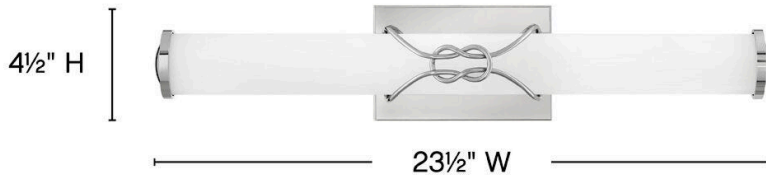

## 51192CM

### MEDIUM LED VANITY

Evoking a tasteful, nautical aesthetic, Kitts embraces a versatile design that perfectly balances form with function. The symmetrical silhouette can be hung vertically or horizontally, showcasing etched white opal glass that diffuses soft, even light from dimmable integrated LEDs. An eye-catching knotted cuff and coordinating end caps feature a Chrome or Lacquered Brass finish.

DETAILS	
FINISH:	Chrome
MATERIAL:	Steel
GLASS:	Etched White
DIMMABLE:	YES - CL TYPE DIMMER (SSL7A)

DIMENSIONS	
WIDTH:	23.5"
HEIGHT:	4.5"
WEIGHT:	2.9lb
BACK PLATE:	7"W X 4.5"H
EXTENSION:	3.8"
TOP TO OUTLET:	2.75"

LIGHT SOURCE	
LIGHT SOURCE:	Integrated LED
WATTAGE:	33w LED *Included
VOLTAGE:	120v

SHIPPING	
CARTON LENGTH:	27
CARTON WIDTH:	7.5
CARTON HEIGHT:	10.5
CARTON WEIGHT:	4.5