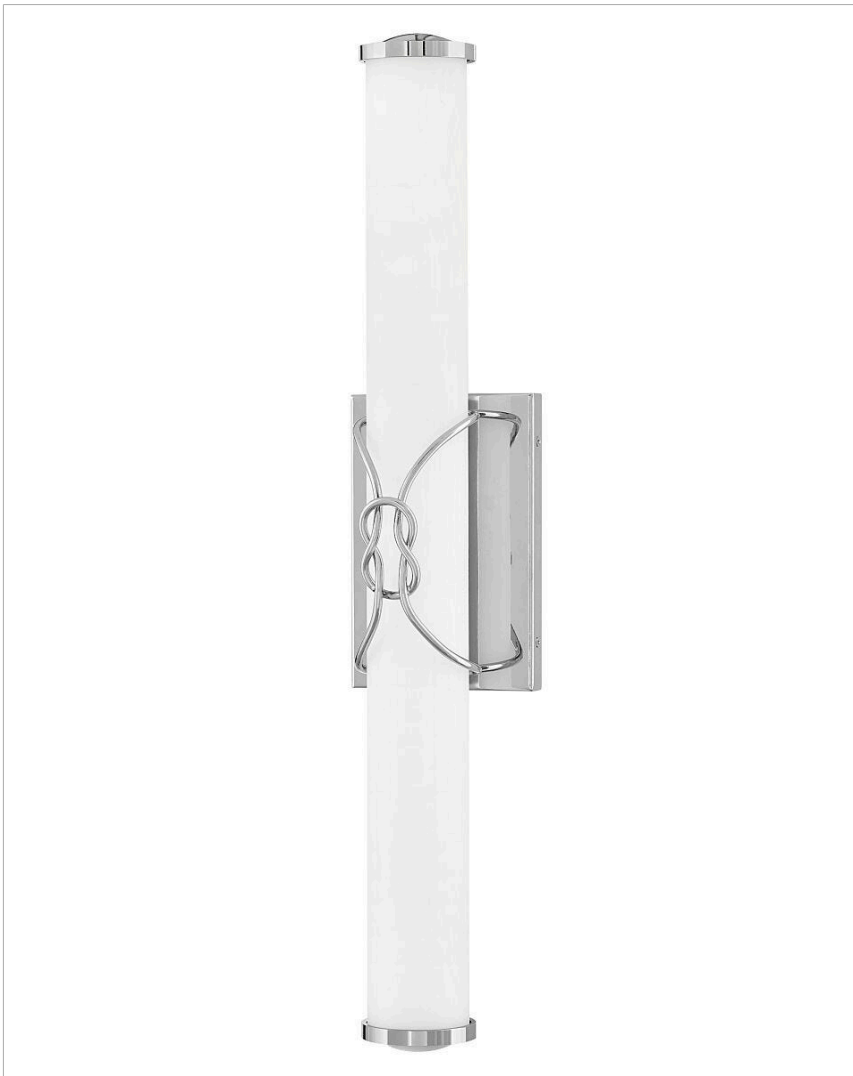

KITTS

51192CM

MEDIUM LED VANITY

Evoking a tasteful, nautical aesthetic, Kitts embraces a versatile design that perfectly balances form with function. The symmetrical silhouette can be hung vertically or horizontally, showcasing etched white opal glass that diffuses soft, even light from dimmable integrated LEDs. An eye-catching knotted cuff and coordinating end caps feature a Chrome or Lacquered Brass finish.

DETAILS	
FINISH:	Chrome
MATERIAL:	Steel
GLASS:	Etched White
DIMMABLE:	YES - CL TYPE DIMMER (SSL7A)

DIMENSIONS	
WIDTH:	23.5"
HEIGHT:	4.5"
WEIGHT:	2.9lb
BACK PLATE:	7"W X 4.5"H
EXTENSION:	3.8"
TOP TO OUTLET:	2.75"

LIGHT SOURCE	
LIGHT SOURCE:	Integrated LED
WATTAGE:	33w LED *Included
VOLTAGE:	120v

SHIPPING	
CARTON LENGTH:	27
CARTON WIDTH:	7.5
CARTON HEIGHT:	10.5
CARTON WEIGHT:	4.5

PRODUCT DETAILS:

- Fixture can be mounted horizontally.
- Suitable for use in damp locations as defined by NEC and CEC. Meets United States UL Underwriters Laboratories & CSA Canadian Standards Association Product Safety Standards.
- Sparkling chrome with reflective finish
- LED components carry a 5-year limited warranty
- Fixture can be mounted vertically
- Merging the best of traditional and modern elements with a sophisticated and streamlined look
- ADA compliant
- Mounting hardware is hidden on the back plate to ensure a clean silhouette