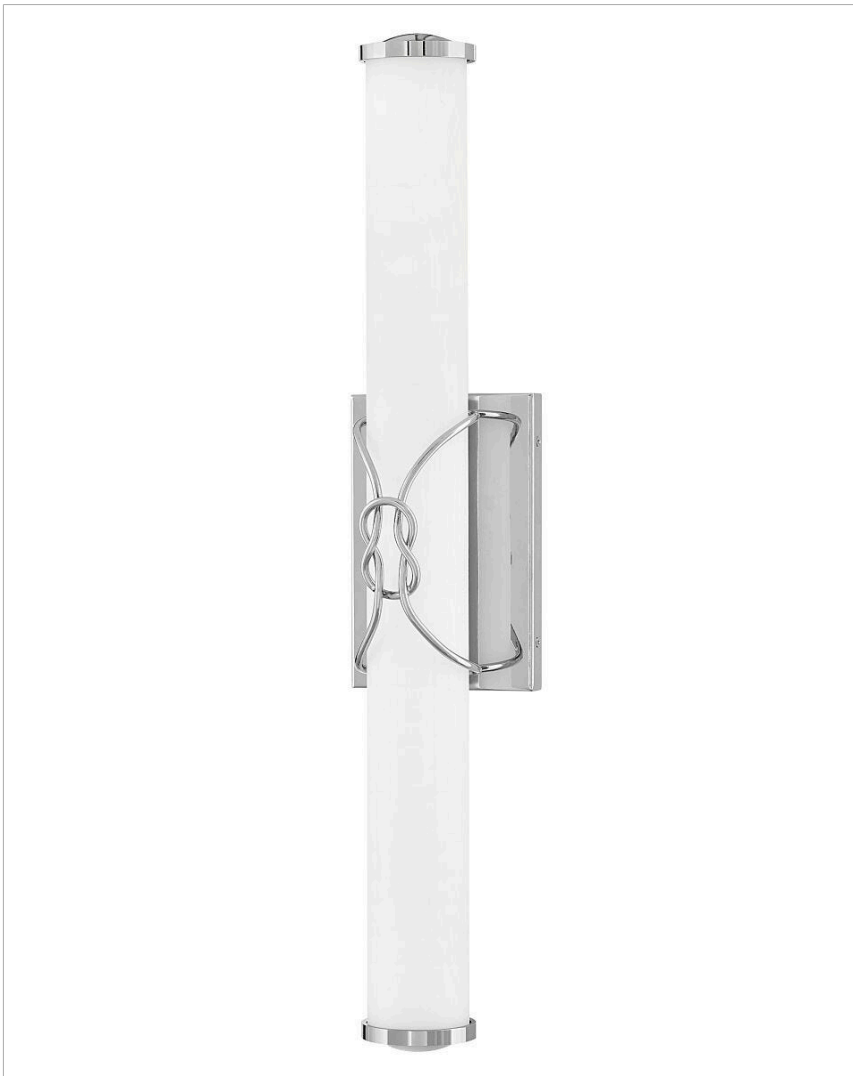

### MEDIUM LED VANITY

Evoking a tasteful, nautical aesthetic, Kitts embraces a versatile design that perfectly balances form with function. The symmetrical silhouette can be hung vertically or horizontally, showcasing etched white opal glass that diffuses soft, even light from dimmable integrated LEDs. An eye-catching knotted cuff and coordinating end caps feature a Chrome or Lacquered Brass finish.

DETAILS	
FINISH:	Chrome
MATERIAL:	Steel
GLASS:	Etched White
DIMMABLE:	YES - CL TYPE DIMMER (SSL7A)

DIMENSIONS	
WIDTH:	23.5"
HEIGHT:	4.5"
WEIGHT:	2.9lb
BACK PLATE:	7"W X 4.5"H
EXTENSION:	3.8"
TOP TO OUTLET:	2.75"

LIGHT SOURCE	
LIGHT SOURCE:	Integrated LED
WATTAGE:	33w LED *Included
VOLTAGE:	120v

SHIPPING	
CARTON LENGTH:	27
CARTON WIDTH:	7.5
CARTON HEIGHT:	10.5
CARTON WEIGHT:	4.5

#### PRODUCT DETAILS:

- Fixture can be mounted horizontally.
- Suitable for use in damp locations as defined by NEC and CEC. Meets United States UL Underwriters Laboratories & CSA Canadian Standards Association Product Safety Standards.
- Sparkling chrome with reflective finish
- LED components carry a 5-year limited warranty
- Fixture can be mounted vertically
- Merging the best of traditional and modern elements with a sophisticated and streamlined look
- ADA compliant
- Mounting hardware is hidden on the back plate to ensure a clean silhouette