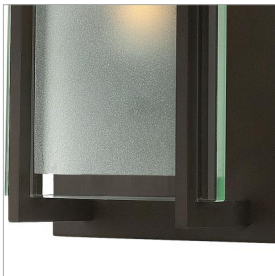

LATITUDE

56500Z

SMALL SINGLE LIGHT VANITY

Latitude is contemporary and sleek, finding its true beauty in the minimalist design. The slim glass panel features rectangular etching while the subtle, split fork frames add understated architectural style.

DETAILS	
FINISH:	Oil Rubbed Bronze
MATERIAL:	Steel
GLASS:	Inside Etched Clear
DIMMABLE:	Yes

DIMENSIONS	
WIDTH:	5"
HEIGHT:	8"
WEIGHT:	2.8lb
BACK PLATE:	5"W X 8"H
EXTENSION:	4"
TOP TO OUTLET:	4.000000"

LIGHT SOURCE	
LIGHT SOURCE:	Socketed
WATTAGE:	1-60w G-9 *Included or 1-5w G9 LED, 60w Equiv.
VOLTAGE:	120v

SHIPPING	
CARTON LENGTH:	7.5
CARTON WIDTH:	7.5
CARTON HEIGHT:	11.5
CARTON WEIGHT:	3.3

PRODUCT DETAILS:

- This fixture must be installed with shades/glass facing up toward the ceiling
- Suitable for use in damp locations as defined by NEC and CEC. Meets United States UL Underwriters Laboratories & CSA Canadian Standards Association Product Safety Standards.
- Bold silhouette with dramatic details creates a modern statement
- ADA compliant
- Mounting hardware is hidden on the back plate to ensure a clean silhouette