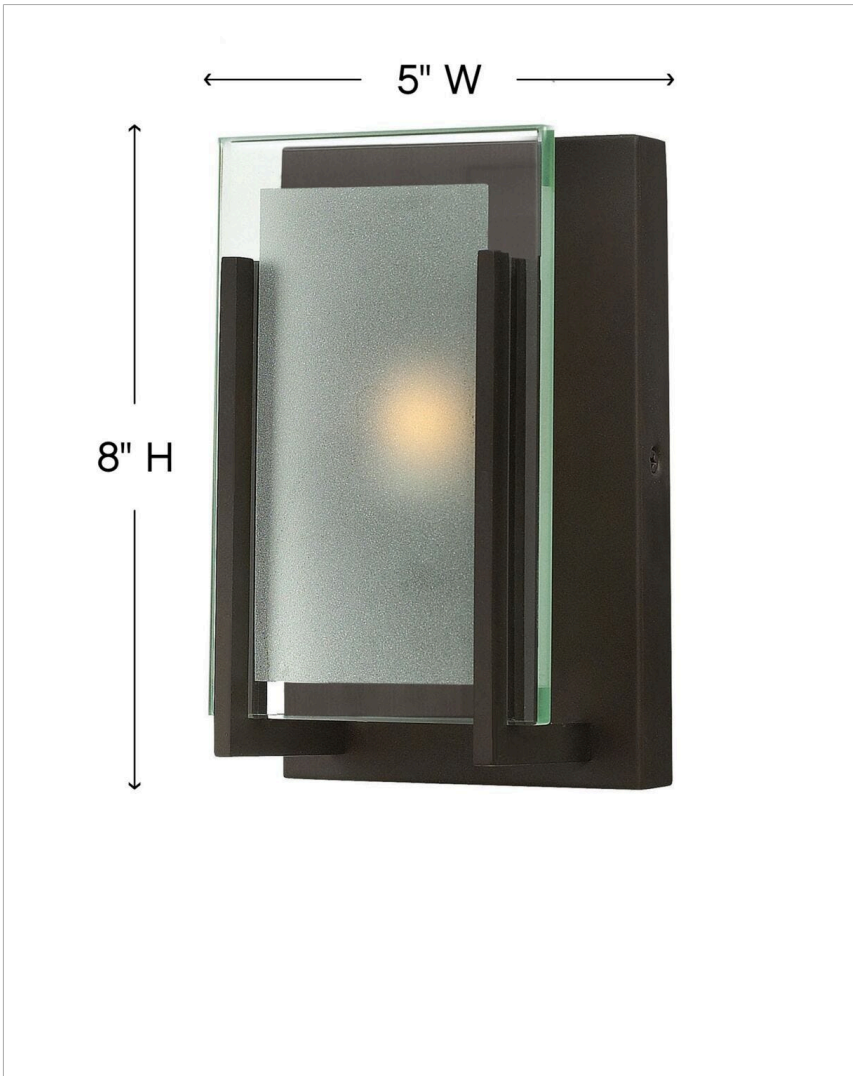

LATITUDE

56500Z

SMALL SINGLE LIGHT VANITY

Latitude is contemporary and sleek, finding its true beauty in the minimalist design. The slim glass panel features rectangular etching while the subtle, split fork frames add understated architectural style.

DETAILS	
FINISH:	Oil Rubbed Bronze
MATERIAL:	Steel
GLASS:	Inside Etched Clear
DIMMABLE:	Yes

DIMENSIONS	
WIDTH:	5"
HEIGHT:	8"
WEIGHT:	2.8lb
BACK PLATE:	5"W X 8"H
EXTENSION:	4"
TOP TO OUTLET:	4.000000"

LIGHT SOURCE	
LIGHT SOURCE:	Socketed
WATTAGE:	1-60w G-9 *Included or 1-5w G9 LED, 60w Equiv.
VOLTAGE:	120v

SHIPPING	
CARTON LENGTH:	7.5
CARTON WIDTH:	7.5
CARTON HEIGHT:	11.5
CARTON WEIGHT:	3.3

PRODUCT DETAILS:

- This fixture must be installed with shades/glass facing up toward the ceiling
- Suitable for use in damp locations as defined by NEC and CEC. Meets United States UL Underwriters Laboratories & CSA Canadian Standards Association Product Safety Standards.
- Bold silhouette with dramatic details creates a modern statement
- ADA compliant
- Mounting hardware is hidden on the back plate to ensure a clean silhouette