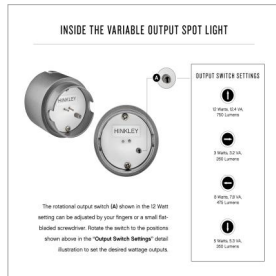

## 1536TXB-LMA30K

12V VARIABLE OUTPUT LED 3000K SPOT LIGHT

The Variable Output LumaCORE LED accent lighting system is an expertly engineered core that withstands the elements and provides the user with full control over wattage and beam spread, all in innovative single design.

DETAILS	
FINISH:	Textured Brown
MATERIAL:	Aluminum
GLASS:	Clear Lens
DIMMABLE:	No

DIMENSIONS	
WIDTH:	5.8"
HEIGHT:	3.3"
DEPTH:	2.5
WEIGHT:	1.4lb

LIGHT SOURCE	
LIGHT SOURCE:	LumaCore
WATTAGE:	12w, 8w, 5w, 3w LumaCore LED *Included
VOLTAGE:	12v
VOLT AMPS:	12.4, 7.8, 5.3, 3.2

### PRODUCT DETAILS:

- LumaCore Series products carry a lifetime limited warranty
- Incorporates CREE LEDs with application performance tested by CREE
- Suitable for use in wet (outdoor direct rain) locations as defined by NEC and CEC. Meets United States UL Underwriters Laboratories & CSA Canadian Standards Association Product Safety Standards
- Wattage settings includes: 3W (260 Lumens), 5W (350 Lumens), 8W (475 Lumens), 12W (750 Lumens)
- Photometrics based off engine photometrics.
- Classic lines and heritage details complement traditional architecture
- Three lens options offer versatility in beam spread via an easy to remove and insert assemble - includes: 20°, 40°, 60° Flood
- For more information on how to control your landscape lighting via the Hinkley Home Automation App, click here.