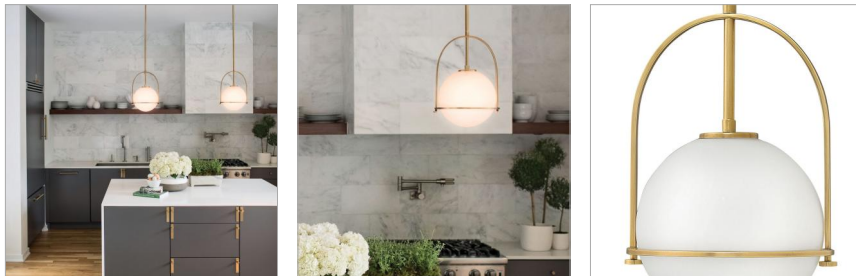

SOMERSET

3407HB

SMALL PENDANT

Chic and elegant, the Somerset collection exudes a quiet and precise sophistication. Subtly fusing modernity with vintage appeal, its etched opal glass deftly floats inside a streamlined metal yoke and ring while understated turned metal knobs add an authentic edge.

11½" Dia.

17" H

DETAILS

FINISH:	Heritage Brass
MATERIAL:	Steel
GLASS:	Etched Opal
SLOPE DEGREE:	90
DIMMABLE:	YES, WITH DIMMABLE LAMP (NOT INCLUDED)

DIMENSIONS

WIDTH:	11.5"
HEIGHT:	17"
WEIGHT:	5lb

LIGHT SOURCE

LIGHT SOURCE:	Socketed
WATTAGE:	1-8w Med. LED, 100w Equiv.
VOLTAGE:	120v

MOUNTING

CANOPY:	6" Dia.
LEAD WIRE:	1 X 120"
MAX HEIGHT:	49.8

SHIPPING

CARTON LENGTH:	16.8
CARTON WIDTH:	13.5
CARTON HEIGHT:	16.5
CARTON WEIGHT:	7.8

PRODUCT DETAILS:

- Suitable for use in dry (indoor) locations as defined by NEC and CEC. Meets United States UL Underwriters Laboratories & CSA Canadian Standards Association Product Safety Standards.
- This fixture includes multiple down stems in various lengths to customize the installation height of the fixture, including one 6" stem and two 12" stems
- This item may be hung on a sloped ceiling
- Merging the best of traditional and modern elements with a sophisticated and streamlined look