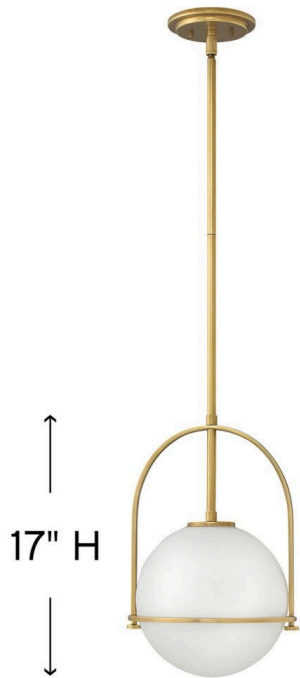

### SMALL PENDANT

Chic and elegant, the Somerset collection exudes a quiet and precise sophistication. Subtly fusing modernity with vintage appeal, its etched opal glass deftly floats inside a streamlined metal yoke and ring while understated turned metal knobs add an authentic edge.

11½" Dia.

17" H

#### DETAILS

FINISH:	Heritage Brass
MATERIAL:	Steel
GLASS:	Etched Opal
SLOPE DEGREE:	90
DIMMABLE:	YES, WITH DIMMABLE LAMP (NOT INCLUDED)

#### DIMENSIONS

WIDTH:	11.5"
HEIGHT:	17"
WEIGHT:	5lb