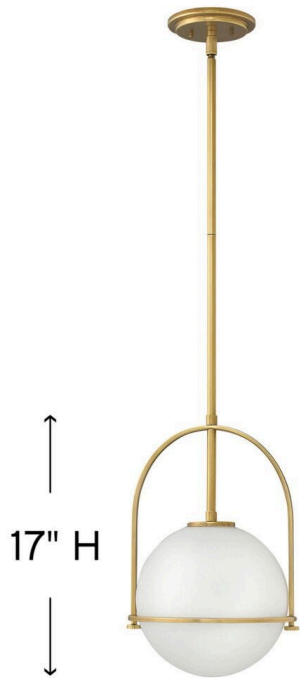

SOMERSET

3407HB

SMALL PENDANT

Chic and elegant, the Somerset collection exudes a quiet and precise sophistication. Subtly fusing modernity with vintage appeal, its etched opal glass deftly floats inside a streamlined metal yoke and ring while understated turned metal knobs add an authentic edge.

11½" Dia.

17" H

DETAILS

FINISH:	Heritage Brass
MATERIAL:	Steel
GLASS:	Etched Opal
SLOPE DEGREE:	90
DIMMABLE:	YES, WITH DIMMABLE LAMP (NOT INCLUDED)

DIMENSIONS

WIDTH:	11.5"
HEIGHT:	17"
WEIGHT:	5lb

LIGHT SOURCE

LIGHT SOURCE:	Socketed
WATTAGE:	1-8w Med. LED, 100w Equiv.
VOLTAGE:	120v

MOUNTING

CANOPY:	6" Dia.
LEAD WIRE:	1 X 120"
MAX HEIGHT:	49.8

SHIPPING

CARTON LENGTH:	16.8
CARTON WIDTH:	13.5
CARTON HEIGHT:	16.5
CARTON WEIGHT:	7.8

PRODUCT DETAILS:

- Suitable for use in dry (indoor) locations as defined by NEC and CEC. Meets United States UL Underwriters Laboratories & CSA Canadian Standards Association Product Safety Standards.
- This fixture includes multiple down stems in various lengths to customize the installation height of the fixture, including one 6" stem and two 12" stems
- This item may be hung on a sloped ceiling
- Merging the best of traditional and modern elements with a sophisticated and streamlined look