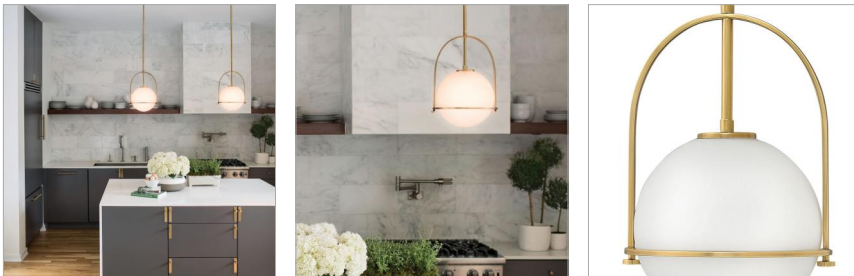

SOMERSET

3407HB

SMALL PENDANT

Chic and elegant, the Somerset collection exudes a quiet and precise sophistication. Subtly fusing modernity with vintage appeal, its etched opal glass deftly floats inside a streamlined metal yoke and ring while understated turned metal knobs add an authentic edge.

11½" Dia.

17" H

DETAILS

FINISH:	Heritage Brass
MATERIAL:	Steel
GLASS:	Etched Opal
SLOPE DEGREE:	90
DIMMABLE:	YES, WITH DIMMABLE LAMP (NOT INCLUDED)

DIMENSIONS

WIDTH:	11.5"
HEIGHT:	17"
WEIGHT:	5lb

LIGHT SOURCE

LIGHT SOURCE:	Socketed
WATTAGE:	1-8w Med. LED, 100w Equiv.
VOLTAGE:	120v

MOUNTING

CANOPY:	6" Dia.
LEAD WIRE:	1 X 120"
MAX HEIGHT:	49.8

SHIPPING

CARTON LENGTH:	16.8
CARTON WIDTH:	13.5
CARTON HEIGHT:	16.5
CARTON WEIGHT:	7.8

PRODUCT DETAILS:

- Suitable for use in dry (indoor) locations as defined by NEC and CEC. Meets United States UL Underwriters Laboratories & CSA Canadian Standards Association Product Safety Standards.
- This fixture includes multiple down stems in various lengths to customize the installation height of the fixture, including one 6" stem and two 12" stems
- This item may be hung on a sloped ceiling
- Merging the best of traditional and modern elements with a sophisticated and streamlined look