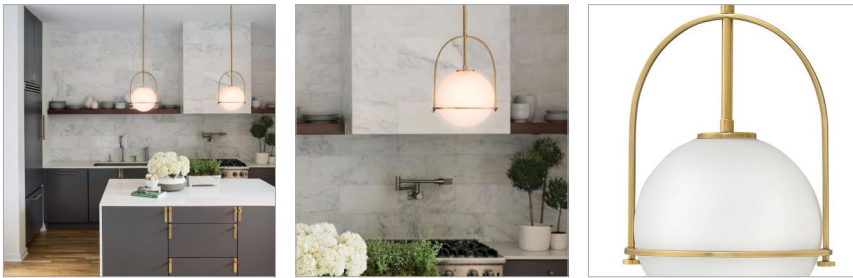

SHIPPING

CARTON LENGTH:	16.8
CARTON WIDTH:	13.5
CARTON HEIGHT:	16.5
CARTON WEIGHT:	7.8

PRODUCT DETAILS:

- Suitable for use in dry (indoor) locations as defined by NEC and CEC. Meets United States UL Underwriters Laboratories & CSA Canadian Standards Association Product Safety Standards.
- This fixture includes multiple down stems in various lengths to customize the installation height of the fixture, including one 6" stem and two 12" stems
- This item may be hung on a sloped ceiling
- Merging the best of traditional and modern elements with a sophisticated and streamlined look

HINKLEY

HINKLEY
33000 Pin Oak Parkway
Avon Lake, OH 44012

PHONE: (440) 653-5500
Toll Free: 1 (800) 446-5539

hinkley.com