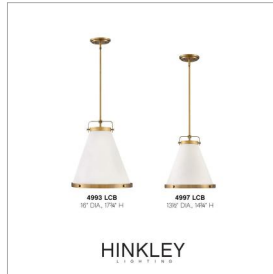

# LEXI

4997LCB

MEDIUM PENDANT

Simple, purposeful details are what make Lexi an essential element to transitional or farmhouse décor. The off-white textured fabric shade is cut on the bias and banded on top and bottom in stunning rings with matching knobs, while a top strap ties the look together. A stem with swivel allows for easy rotation. Don't let the clean lines deceive, Lexi is purely upscale in design.

DETAILS	
FINISH:	Lacquered Brass
MATERIAL:	Steel
SHADE:	Off-White Textured
SLOPE DEGREE:	90
DIMMABLE:	YES, WITH DIMMABLE LAMP (NOT INCLUDED)

DIMENSIONS	
WIDTH:	13.5"
HEIGHT:	14.8"
WEIGHT:	3.5lb

LIGHT SOURCE	
LIGHT SOURCE:	Socketed
WATTAGE:	1-10w Med. LED, 100w Equiv.
VOLTAGE:	120v

MOUNTING	
CANOPY:	6" Dia.
LEAD WIRE:	1 X 120"
MAX HEIGHT:	47.3

SHIPPING	
CARTON LENGTH:	15.5
CARTON WIDTH:	15.8
CARTON HEIGHT:	15
CARTON WEIGHT:	6

← 13½" Dia. →

14¾" H