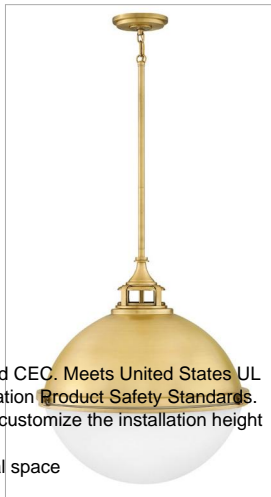

FLETCHER

4836SA

SMALL ORB CHANDELIER

Fletcher's chic vibe transcends style boundaries. A seamless dome shade features a cast-fitter and an elegant capture ring that secures the etched opal glass with decorative cast knobs. Spanning vintage to industrial, classic to transitional, Fletcher seamlessly unifies any décor declaration.

DETAILS	
FINISH:	Satin Brass
MATERIAL:	Steel
GLASS:	Etched Opal
SLOPE DEGREE:	90
DIMMABLE:	YES, WITH DIMMABLE LAMP (NOT INCLUDED)

DIMENSIONS	
WIDTH:	22"
HEIGHT:	23"
WEIGHT:	23.6lb

LIGHT SOURCE	
LIGHT SOURCE:	Socketed
WATTAGE:	3-8w Med. LED, 100w Equiv.
VOLTAGE:	120v

MOUNTING	
CANOPY:	5.5" Dia.
LEAD WIRE:	1 X 120"
MAX HEIGHT:	58

SHIPPING	
CARTON LENGTH:	24
CARTON WIDTH:	23.8
CARTON HEIGHT:	18.5
CARTON WEIGHT:	29.5

PRODUCT DETAILS:

- Suitable for use in dry (indoor) locations as defined by NEC and CEC. Meets United States UL Underwriters Laboratories & CSA Canadian Standards Association Product Safety Standards.
- This fixture includes multiple down stems in various lengths to customize the installation height of the fixture, including one 6" stem and two 12" stems
- Classic, elegant lines and timeless details enhance a traditional space
- This item may be hung on a sloped ceiling