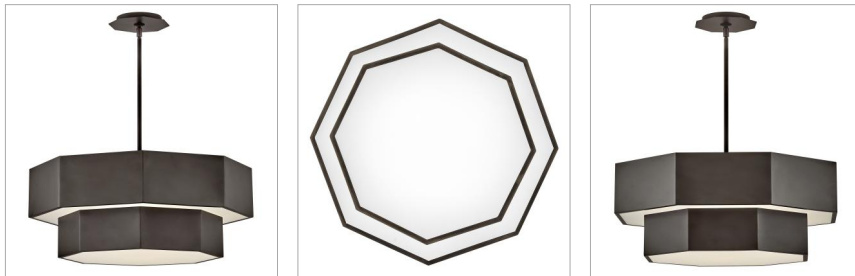

### MEDIUM CONVERTIBLE CHANDELIER

View the many sides of Facet. Interesting angles combine with bold metal features to create an edgy and contemporary profile that is unpretentious yet unforgettable. Hexagonal etched glass is showcased by Heritage Brass or Black Oxide finishes.

DETAILS	
FINISH:	Black Oxide
MATERIAL:	Steel
GLASS:	Etched
SLOPE DEGREE:	90
DIMMABLE:	YES - WITH DIMMABLE LAMP (NOT INCLUDED)

DIMENSIONS	
WIDTH:	22.3"
HEIGHT:	13"
WEIGHT:	22.9lb

LIGHT SOURCE	
LIGHT SOURCE:	Socketed
WATTAGE:	7-12w Med. LED, 100w Equiv.
VOLTAGE:	120v

#### PRODUCT DETAILS:

- Suitable for use in dry (indoor) locations as defined by NEC and CEC. Meets United States UL Underwriters Laboratories & CSA Canadian Standards Association Product Safety Standards.
- This fixture includes multiple down stems in various lengths to customize the installation height of the fixture, including one 6" stem and two 12" stems
- This item may be hung on a sloped ceiling
- Bold silhouette with dramatic details creates a modern statement
- Convertible fixture can be hung as a pendant or semi-flush mount