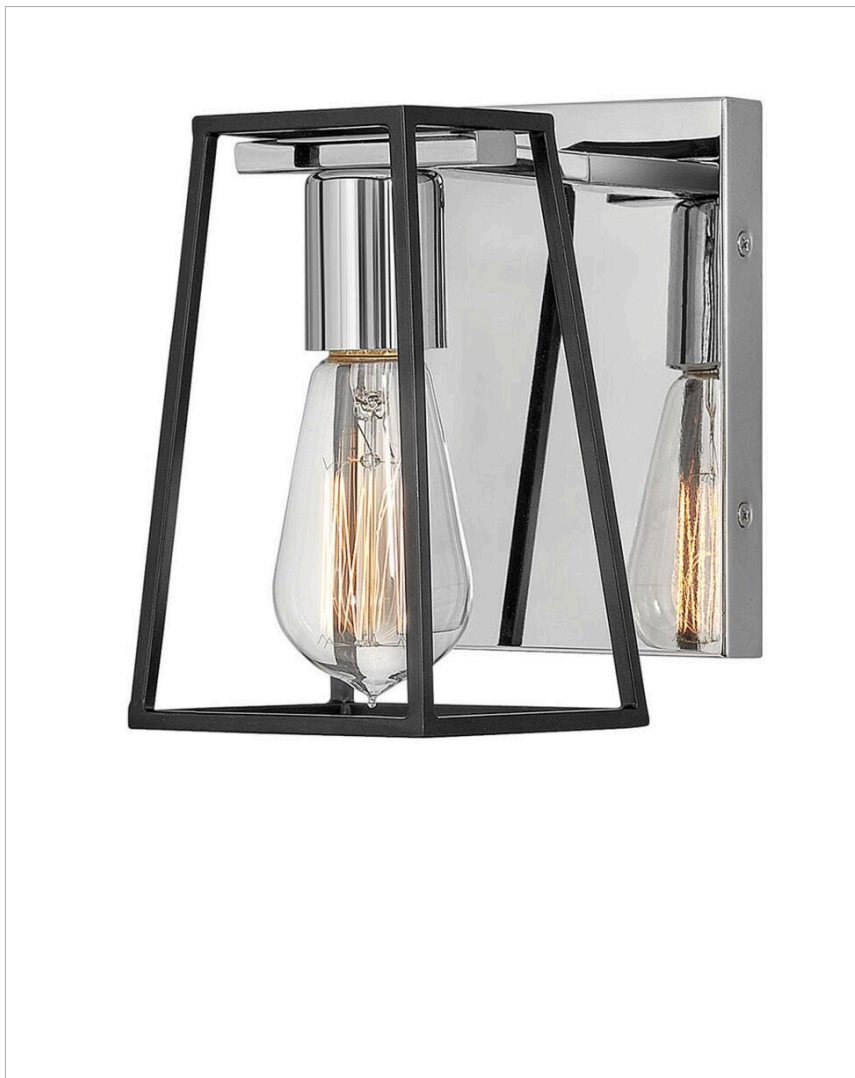

FILMORE

5160CM

SMALL SINGLE LIGHT VANITY

Filmore's open cage silhouette is a perfect showcase for vintage filament bulbs while offering a glimpse of its workhorse mentality. An industrial-inspired backplate and fitter ensure that effortless style reigns supreme. Filmore is sure to add no-nonsense function and a transitional spirit to any space and is available in a variety of finishes.

DETAILS	
FINISH:	Chrome
MATERIAL:	Steel
DIMMABLE:	YES, WITH DIMMABLE LAMP (NOT INCLUDED)

DIMENSIONS	
WIDTH:	4.5"
HEIGHT:	7.5"
WEIGHT:	1.5lb
BACK PLATE:	4.5"W X 6.5"H
EXTENSION:	6.8"
TOP TO OUTLET:	2.250000"

LIGHT SOURCE	
LIGHT SOURCE:	Socketed
WATTAGE:	1-14w Med. LED, 100w Equiv.
VOLTAGE:	120v

SHIPPING	
CARTON LENGTH:	8
CARTON WIDTH:	6.5
CARTON HEIGHT:	9.5
CARTON WEIGHT:	2

PRODUCT DETAILS:

- Fixture can be mounted either up or down
- Suitable for use in damp locations as defined by NEC and CEC. Meets United States UL Underwriters Laboratories & CSA Canadian Standards Association Product Safety Standards.
- Sparkling chrome with reflective finish
- Merging the best of traditional and modern elements with a sophisticated and streamlined look
- Ideal for vintage filament bulbs (not included)
- Mounting hardware is hidden on the back plate to ensure a clean silhouette