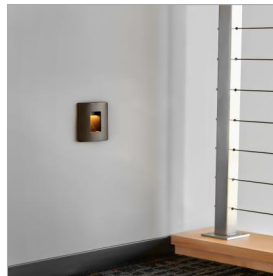

LUNA

58504SK

LED 2700K STEP LIGHT 120V VERTICAL

The Luna step light is the perfect addition to any interior or exterior lighting plan and complements the Hinkley Luna outdoor lantern collection. A contemporary styled radius front die cast faceplate is included. The Luna step light is compatible with any decorator style faceplate and is easily retrofitted to any gang/receptacle location.

DETAILS	
FINISH:	Satin Black
MATERIAL:	Zinc-Aluminum Alloy
DIMMABLE:	YES - CL TYPE DIMMER (SSL7A)

DIMENSIONS	
WIDTH:	3"
HEIGHT:	4.5"

LIGHT SOURCE	
LIGHT SOURCE:	Integrated LED
WATTAGE:	4w LED *Included
VOLTAGE:	120v

MOUNTING	
LEAD WIRE:	1 X 6"

SHIPPING	
CARTON LENGTH:	2.5
CARTON WIDTH:	3.3
CARTON HEIGHT:	5
CARTON WEIGHT:	1

PRODUCT DETAILS:

- Photometrics are based off engine/bulb photometrics at various mounting heights.
- Suitable for use in wet (outdoor direct rain) locations as defined by NEC and CEC. Meets United States UL Underwriters Laboratories & CSA Canadian Standards Association Product Safety Standards
- ADA compliant
- For more information on how to control your landscape lighting via the Hinkley Home Automation App, [click here](#).
- Bold lines and a clean, minimalist style complement contemporary architecture
- Rated for both indoor and outdoor use
- Fits a standard gang junction box
- LED integrated components carry a 10-year limited warranty