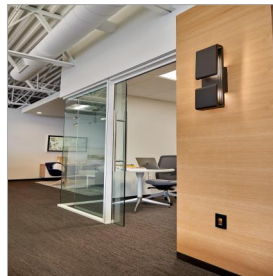

PRODUCT DETAILS:

- Photometrics are based off engine/bulb photometrics at various mounting heights.
- Suitable for use in wet (outdoor direct rain) locations as defined by NEC and CEC. Meets United States UL Underwriters Laboratories & CSA Canadian Standards Association Product Safety Standards
- ADA compliant
- For more information on how to control your landscape lighting via the Hinkley Home Automation App, [click here](#).
- Bold lines and a clean, minimalist style complement contemporary architecture
- Rated for both indoor and outdoor use
- Fits a standard gang junction box
- LED integrated components carry a 10-year limited warranty

HINKLEY

HINKLEY
33000 Pin Oak Parkway
Avon Lake, OH 44012

PHONE: (440) 653-5500
Toll Free: 1 (800) 446-5539

hinkley.com