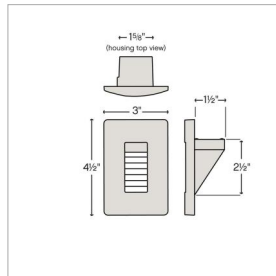

LUNA

58504SK

LED 2700K STEP LIGHT 120V VERTICAL

The Luna step light is the perfect addition to any interior or exterior lighting plan and complements the Hinkley Luna outdoor lantern collection. A contemporary styled radius front die cast faceplate is included. The Luna step light is compatible with any decorator style faceplate and is easily retrofitted to any gang/receptacle location.

DETAILS	
FINISH:	Satin Black
MATERIAL:	Zinc-Aluminum Alloy
DIMMABLE:	YES - CL TYPE DIMMER (SSL7A)

DIMENSIONS	
WIDTH:	3"
HEIGHT:	4.5"

LIGHT SOURCE	
LIGHT SOURCE:	Integrated LED
WATTAGE:	4w LED *Included
VOLTAGE:	120v

MOUNTING	
LEAD WIRE:	1 X 6"

SHIPPING	
CARTON LENGTH:	2.5
CARTON WIDTH:	3.3
CARTON HEIGHT:	5
CARTON WEIGHT:	1

PRODUCT DETAILS:

- Photometrics are based off engine/bulb photometrics at various mounting heights.
- Suitable for use in wet (outdoor direct rain) locations as defined by NEC and CEC. Meets United States UL Underwriters Laboratories & CSA Canadian Standards Association Product Safety Standards
- ADA compliant
- For more information on how to control your landscape lighting via the Hinkley Home Automation App, [click here](#).
- Bold lines and a clean, minimalist style complement contemporary architecture
- Rated for both indoor and outdoor use
- Fits a standard gang junction box
- LED integrated components carry a 10-year limited warranty