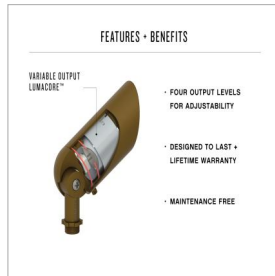

LUMACORE ACCENT SPOT LIGHT

1536TXB-LMA27K

12V VARIABLE OUTPUT LED 2700K SPOT LIGHT

Accentuate your home's architecture and highlight your landscape's natural beauty with a warm ambient glow. Hinkley's Variable Output LumaCORE™ LED Accent Lighting Systems are expertly designed to withstand the elements and provide complete control over wattage and beam spread.

DETAILS	
FINISH:	Textured Brown
MATERIAL:	Aluminum
GLASS:	Clear Lens
DIMMABLE:	No

DIMENSIONS	
WIDTH:	5.8"
HEIGHT:	3.3"
DEPTH:	2.5
WEIGHT:	1lb

LIGHT SOURCE	
LIGHT SOURCE:	LumaCore
WATTAGE:	12w, 8w, 5w, 3w LumaCore LED *Included
VOLTAGE:	12v
VOLT AMPS:	12.4, 7.8, 5.3, 3.2
TRANSFORMER REQUIRED:	Yes

MOUNTING	
LEAD WIRE:	1 X 18"

SHIPPING	
CARTON LENGTH:	11.5
CARTON WIDTH:	4.9
CARTON HEIGHT:	2.8
CARTON WEIGHT:	1.1

PRODUCT DETAILS:

- LumaCore Series products carry a lifetime limited warranty
- Incorporates CREE LEDs with application performance tested by CREE
- Suitable for use in wet (outdoor direct rain) locations as defined by NEC and CEC. Meets United States UL Underwriters Laboratories & CSA Canadian Standards Association Product Safety Standards
- Wattage settings includes: 3W (260 Lumens), 5W (350 Lumens), 8W (475 Lumens), 12W (750 Lumens)
- Photometrics based off engine photometrics.
- Classic lines and heritage details complement traditional architecture
- Three lens options offer versatility in beam spread via an easy to remove and insert assembly - includes: 20° Spot, 40° Flood, 60° Flood
- For more information on how to control your landscape lighting via the Hinkley Home Automation App, click here.