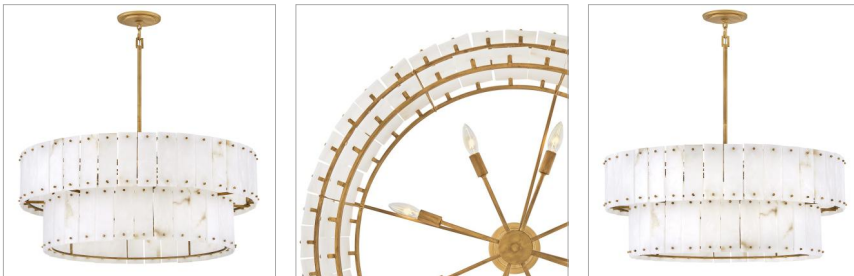

SIMONE

FR47754BNG

MEDIUM DRUM CHANDELIER

Simone has the timeless charm to infuse any space with opulent luxury. Fashioned with natural alabaster panels in a traditional tiered style, the effortless appeal speaks for itself. Perfect for dining rooms, foyers, and grand spaces, Simone is a conversation-starting piece that is truly a work of art.

DETAILS	
FINISH:	Burnished Gold
MATERIAL:	Steel
GLASS:	Alabaster
SLOPE DEGREE:	90
DIMMABLE:	YES - WITH DIMMABLE LAMP (NOT INCLUDED)

DIMENSIONS	
WIDTH:	34.3"
HEIGHT:	15"
WEIGHT:	44.6lb

LIGHT SOURCE	
LIGHT SOURCE:	Socketed
WATTAGE:	8-5w Cand. LED, 60w Equiv.
VOLTAGE:	120v

MOUNTING	
CANOPY:	6.5" Dia.
LEAD WIRE:	1 X 144"
MAX HEIGHT:	50.5

SHIPPING	
CARTON LENGTH:	39
CARTON WIDTH:	39
CARTON HEIGHT:	25
CARTON WEIGHT:	75.7

PRODUCT DETAILS:

- Suitable for use in dry (indoor) locations as defined by NEC and CEC. Meets United States UL Underwriters Laboratories & CSA Canadian Standards Association Product Safety Standards.
- This fixture includes multiple down stems in various lengths to customize the installation height of the fixture, including one 6" stem and two 12" stems
- Classic, elegant lines and timeless details enhance a traditional space
- This item may be hung on a sloped ceiling
- Luxurious gold finish with opulent sheen
- Fixture weighs over 50lbs. Must be supported independently of the outlet box unless the outlet box is UL listed for the appropriate weight.