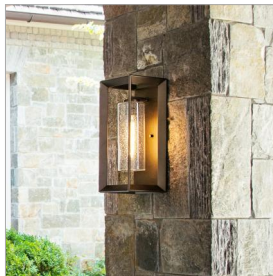

RHODES

29302WB

MEDIUM WALL MOUNT LANTERN

Rhodes exudes warmth and a handsome appeal with a clean transitional design and generous proportions. Perfectly suited for either exterior or interior spaces, the Warm Bronze and Brushed Graphite finishes perfectly complement the robust framework.

DETAILS	
FINISH:	Warm Bronze
MATERIAL:	Metal
GLASS:	Clear Seedy
DIMMABLE:	YES, WITH DIMMABLE LAMP (NOT INCLUDED)

DIMENSIONS	
WIDTH:	7"
HEIGHT:	16.8"
WEIGHT:	7lb
BACK PLATE:	6.75"W X 16.25"H
EXTENSION:	7"
TOP TO OUTLET:	8.250000"

LIGHT SOURCE	
LIGHT SOURCE:	Socketed
WATTAGE:	1-10w Med. LED, 100w Equiv.
VOLTAGE:	120v

SHIPPING	
CARTON LENGTH:	10
CARTON WIDTH:	10
CARTON HEIGHT:	20
CARTON WEIGHT:	9

PRODUCT DETAILS:

- Angular lines, a bold finish and robust details create an industrial edge to add flair to any type of facade
- Suitable for use in wet (outdoor direct rain) locations as defined by NEC and CEC. Meets United States UL Underwriters Laboratories & CSA Canadian Standards Association Product Safety Standards
- 2-year finish warranty
- Ideal for vintage filament bulbs (not included)