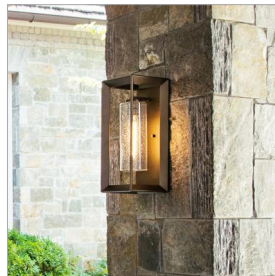

RHODES

29302WB

MEDIUM WALL MOUNT LANTERN

Rhodes exudes warmth and a handsome appeal with a clean transitional design and generous proportions. Perfectly suited for either exterior or interior spaces, the Warm Bronze and Brushed Graphite finishes perfectly complement the robust framework.

DETAILS	
FINISH:	Warm Bronze
MATERIAL:	Metal
GLASS:	Clear Seedy
DIMMABLE:	YES, WITH DIMMABLE LAMP (NOT INCLUDED)

DIMENSIONS	
WIDTH:	7"
HEIGHT:	16.8"
WEIGHT:	7lb
BACK PLATE:	6.75"W X 16.25"H
EXTENSION:	7"
TOP TO OUTLET:	8.250000"

LIGHT SOURCE	
LIGHT SOURCE:	Socketed
WATTAGE:	1-10w Med. LED, 100w Equiv.
VOLTAGE:	120v

SHIPPING	
CARTON LENGTH:	10
CARTON WIDTH:	10
CARTON HEIGHT:	20
CARTON WEIGHT:	9

PRODUCT DETAILS:

- Angular lines, a bold finish and robust details create an industrial edge to add flair to any type of facade
- Suitable for use in wet (outdoor direct rain) locations as defined by NEC and CEC. Meets United States UL Underwriters Laboratories & CSA Canadian Standards Association Product Safety Standards
- 2-year finish warranty
- Ideal for vintage filament bulbs (not included)