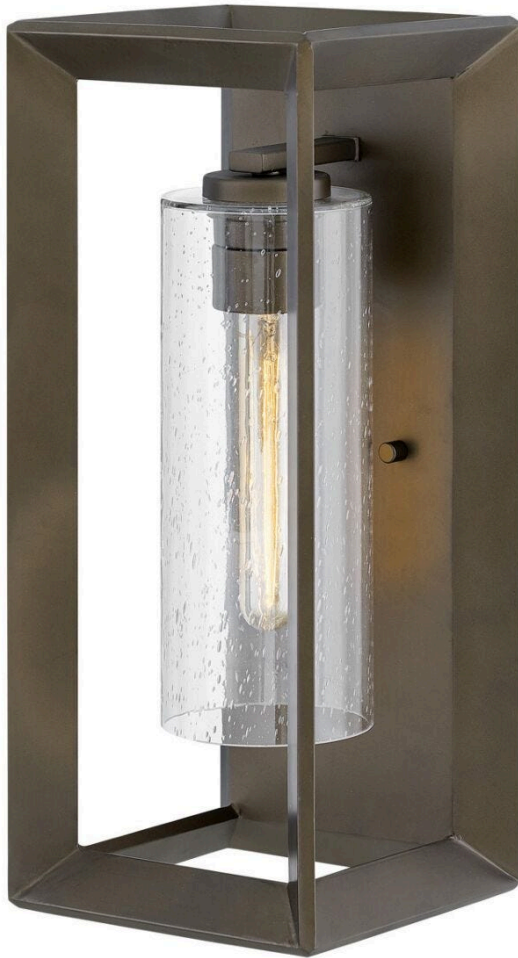

RHODES

29302WB

MEDIUM WALL MOUNT LANTERN

Rhodes exudes warmth and a handsome appeal with a clean transitional design and generous proportions. Perfectly suited for either exterior or interior spaces, the Warm Bronze and Brushed Graphite finishes perfectly complement the robust framework.

DETAILS	
FINISH:	Warm Bronze
MATERIAL:	Metal
GLASS:	Clear Seedy
DIMMABLE:	YES, WITH DIMMABLE LAMP (NOT INCLUDED)

DIMENSIONS	
WIDTH:	7"
HEIGHT:	16.8"
WEIGHT:	7lb
BACK PLATE:	6.75"W X 16.25"H
EXTENSION:	7"
TOP TO OUTLET:	8.250000"

LIGHT SOURCE	
LIGHT SOURCE:	Socketed
WATTAGE:	1-10w Med. LED, 100w Equiv.
VOLTAGE:	120v

SHIPPING	
CARTON LENGTH:	10
CARTON WIDTH:	10
CARTON HEIGHT:	20
CARTON WEIGHT:	9

PRODUCT DETAILS:

- Angular lines, a bold finish and robust details create an industrial edge to add flair to any type of facade
- Suitable for use in wet (outdoor direct rain) locations as defined by NEC and CEC. Meets United States UL Underwriters Laboratories & CSA Canadian Standards Association Product Safety Standards
- 2-year finish warranty
- Ideal for vintage filament bulbs (not included)