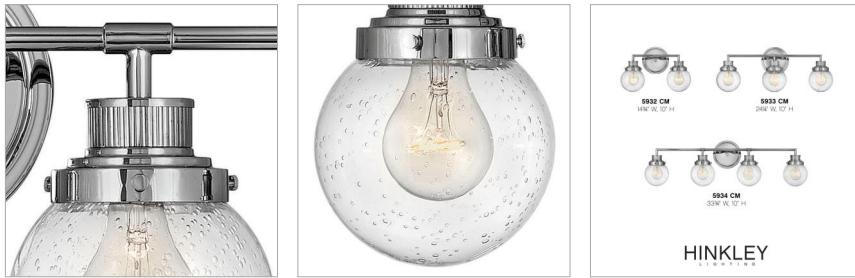

POPPY

5934CM

LARGE FOUR LIGHT VANITY

Poppy features clear glass spheres that bubble out of the refined, ribbed Chrome or Heritage Brass fitters to create a simple, yet sophisticated silhouette. An elegant, stepped backplate and crisp crossbar anchor this airy design. Poppy showcases mid-century style with a spectacular spin.

DETAILS	
FINISH:	Chrome
MATERIAL:	Steel
GLASS:	Clear Seedy
DIMMABLE:	YES, WITH DIMMABLE LAMP (NOT INCLUDED)

DIMENSIONS	
WIDTH:	33.3"
HEIGHT:	10"
WEIGHT:	5.5lb
BACK PLATE:	6" Dia.
EXTENSION:	7"
TOP TO OUTLET:	3.000000"

LIGHT SOURCE	
LIGHT SOURCE:	Socketed
WATTAGE:	4-8w Med. LED, 100w Equiv.
VOLTAGE:	120v

SHIPPING	
CARTON LENGTH:	35
CARTON WIDTH:	12.5
CARTON HEIGHT:	8.5
CARTON WEIGHT:	7.5

PRODUCT DETAILS:

- Distinctive mid-century modern elements merge with sleek and timeless forms for a vintage vibe with modern flair
- Fixture can be mounted either up or down
- Suitable for use in damp locations as defined by NEC and CEC. Meets United States UL Underwriters Laboratories & CSA Canadian Standards Association Product Safety Standards.
- Sparkling chrome with reflective finish