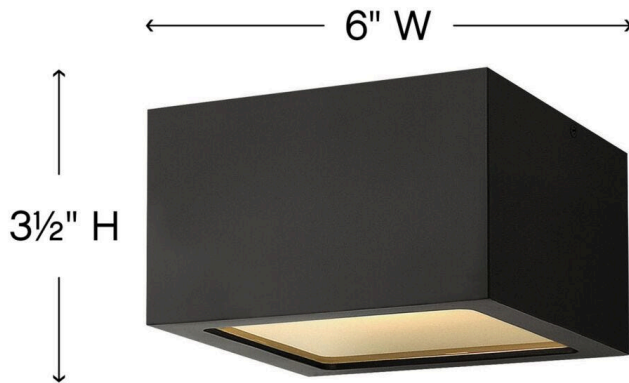

KUBE

1765SK

EXTRA SMALL FLUSH MOUNT

A collection of sleek designs, Kube's contemporary style featuring solid aluminum construction provides a chic, minimalist statement to complement a variety of exteriors.

DETAILS	
FINISH:	Satin Black
MATERIAL:	Aluminum
GLASS:	Etched Lens
DIMMABLE:	YES, 0-10V TYPE DIMMER ONLY

DIMENSIONS	
WIDTH:	6"
HEIGHT:	3.5"
WEIGHT:	2lb

LIGHT SOURCE	
LIGHT SOURCE:	Integrated LED
WATTAGE:	7.50w LED *Included
VOLTAGE:	120v/277v

MOUNTING	
CANOPY:	6" Sq.

SHIPPING	
CARTON LENGTH:	8.5
CARTON WIDTH:	6
CARTON HEIGHT:	9
CARTON WEIGHT:	3