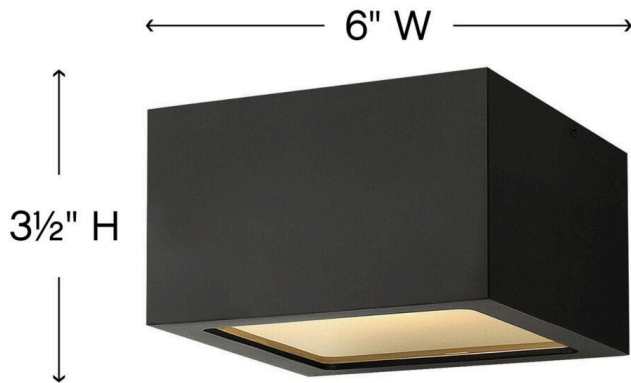

### EXTRA SMALL FLUSH MOUNT

A collection of sleek designs, Kube's contemporary style featuring solid aluminum construction provides a chic, minimalist statement to complement a variety of exteriors.

DETAILS	
FINISH:	Satin Black
MATERIAL:	Aluminum
GLASS:	Etched Lens
DIMMABLE:	YES, 0-10V TYPE DIMMER ONLY

DIMENSIONS	
WIDTH:	6"
HEIGHT:	3.5"
WEIGHT:	2lb

LIGHT SOURCE	
LIGHT SOURCE:	Integrated LED
WATTAGE:	7.50w LED *Included
VOLTAGE:	120v/277v

MOUNTING	
CANOPY:	6" Sq.

SHIPPING	
CARTON LENGTH:	8.5
CARTON WIDTH:	6
CARTON HEIGHT:	9
CARTON WEIGHT:	3