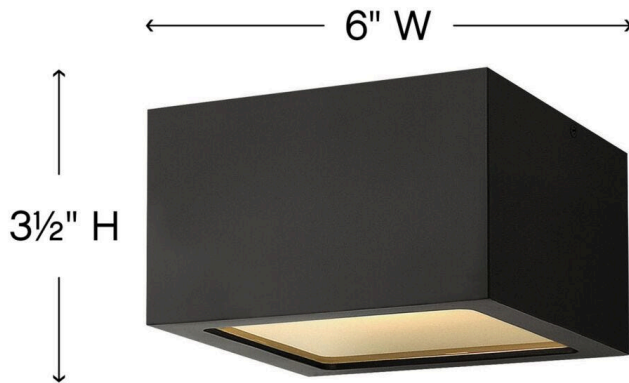

KUBE

1765SK

EXTRA SMALL FLUSH MOUNT

A collection of sleek designs, Kube's contemporary style featuring solid aluminum construction provides a chic, minimalist statement to complement a variety of exteriors.

DETAILS	
FINISH:	Satin Black
MATERIAL:	Aluminum
GLASS:	Etched Lens
DIMMABLE:	YES, 0-10V TYPE DIMMER ONLY

DIMENSIONS	
WIDTH:	6"
HEIGHT:	3.5"
WEIGHT:	2lb

LIGHT SOURCE	
LIGHT SOURCE:	Integrated LED
WATTAGE:	7.50w LED *Included
VOLTAGE:	120v/277v

MOUNTING	
CANOPY:	6" Sq.

SHIPPING	
CARTON LENGTH:	8.5
CARTON WIDTH:	6
CARTON HEIGHT:	9
CARTON WEIGHT:	3

PRODUCT DETAILS:

- LED components carry a 5-year limited warranty
- Suitable for use in wet (outdoor direct rain) locations as defined by NEC and CEC. Meets United States UL Underwriters Laboratories & CSA Canadian Standards Association Product Safety Standards
- 2-year finish warranty
- Equipped with 120/277V universal driver.
- Bold lines and a clean, minimalist style complement contemporary architecture
- Fixture is Dark Sky compliant and engineered to minimize light glare upward into the night sky