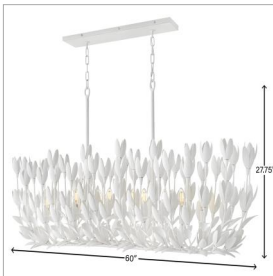

### LARGE TEN LIGHT LINEAR

Flora is a work of art inspired by the delicate nature and beauty of florals. Blurring the line between lighting and sculpture, Flora's handmade, hand-painted blooms mesmerizingly unfold while the bulbs beautifully nestle inside.

DETAILS	
FINISH:	Textured Plaster
MATERIAL:	Steel
SLOPE DEGREE:	90
DIMMABLE:	YES - WITH DIMMABLE LAMP (NOT INCLUDED)

DIMENSIONS	
WIDTH:	60"
HEIGHT:	27.8"
DEPTH:	14
WEIGHT:	36lb

LIGHT SOURCE	
LIGHT SOURCE:	Socketed
WATTAGE:	10-5w Cand. LED, 60w Equiv.
VOLTAGE:	120v

#### PRODUCT DETAILS:

- Suitable for use in dry (indoor) locations as defined by NEC and CEC. Meets United States UL Underwriters Laboratories & CSA Canadian Standards Association Product Safety Standards.
- This item may be hung on a sloped ceiling
- Merging the best of traditional and modern elements with a sophisticated and streamlined look
- The Lisa McDennon Collection offers a striking mix of edgy, sculptural silhouettes that incorporate modern, organic elements and luxe materials, brought to life by her innovative and original point of view.