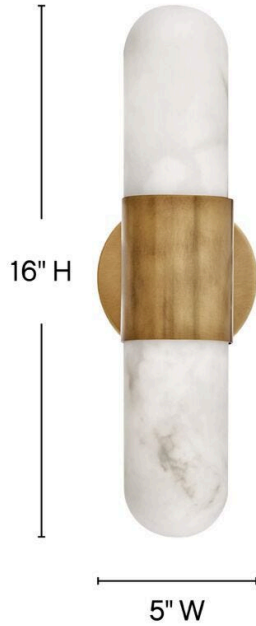

IBIZA

52510HB-LED

MEDIUM LED VANITY

Ibiza provides unparalleled, high-end style with its linear silhouette. The oblong design is finished with rounded edges to provide a touch of the unexpected. Faux alabaster glass centered with a thick metal band brings modern glam while staying rooted in traditional elegance.

DETAILS	
FINISH:	Heritage Brass
MATERIAL:	Steel
GLASS:	Cloudstone
DIMMABLE:	YES - CL TYPE DIMMER (SSL7A)

DIMENSIONS	
WIDTH:	16"
HEIGHT:	5"
WEIGHT:	3.5lb
BACK PLATE:	5" Dia.
EXTENSION:	4.5"
TOP TO OUTLET:	8"

LIGHT SOURCE	
LIGHT SOURCE:	Integrated LED
WATTAGE:	16w LED *Included
VOLTAGE:	120v

SHIPPING	
CARTON LENGTH:	18.5
CARTON WIDTH:	11
CARTON HEIGHT:	7
CARTON WEIGHT:	4.6

Mounted vertically

PRODUCT DETAILS:

- Fixture can be mounted horizontally.
- Suitable for use in damp locations as defined by NEC and CEC. Meets United States UL Underwriters Laboratories & CSA Canadian Standards Association Product Safety Standards.
- LED components carry a 5-year limited warranty
- Bold silhouette with dramatic details creates a modern statement
- Fixture can be mounted vertically
- Mounting hardware is hidden on the back plate to ensure a clean silhouette