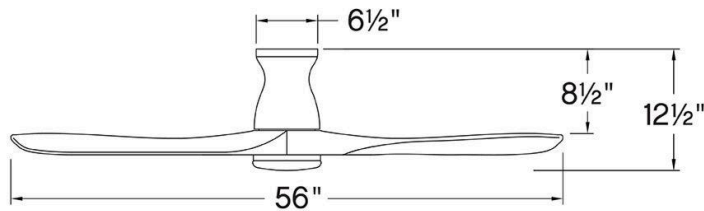

SWELL FLUSH ILLUMINATED

903456FBB-LDD

SWELL FLUSH ILLUMINATED 56" LED SMART FAN

DETAILS	
FAN FINISH:	Matte Black
GLASS:	Etched Opal
BLADE COUNT:	3
SLOPE DEGREE:	20

DIMENSIONS	
WIDTH:	56"
HEIGHT:	12.8"
WEIGHT:	28.6lb

LIGHT SOURCE	
VOLTAGE:	120v

MOUNTING	
CANOPY:	6" Dia.
LEAD WIRE:	1 X 12"

SHIPPING	
CARTON LENGTH:	32.6
CARTON WIDTH:	15.4
CARTON HEIGHT:	11.3
CARTON WEIGHT:	30.8

Sophisticated and distinct, Swell Flush Illuminated perfectly sets the scene in contemporary spaces without sacrificing functionality – featuring a low-profile silhouette with integrated LEDs complemented by a variety of classic finish combinations. A versatile, damp-rated design makes Swell perfect for both interior and outdoor settings. Equipped with a 6-speed DC motor that is WiFi enabled and ready to connect right out of the box. Operated by the HIRO control or WiFi compatible with the Hinkley app.