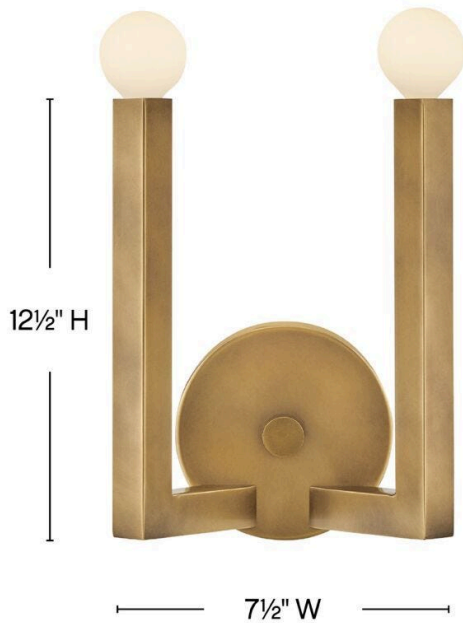

EZRA

45042HB

MEDIUM TWO LIGHT SCONCE

The Ezra family stunningly pairs minimalist elegance with an industrial edge. The strong square arms, sharp angles, and bold silhouette add dimensional appeal, bringing interest to dining rooms, foyers, kitchens, and beyond. Pairing Ezra with a globe-style bulb nails down the transitional, mid-century modern vibe.

DETAILS	
FINISH:	Heritage Brass
MATERIAL:	Steel
DIMMABLE:	YES - WITH DIMMABLE LAMP (NOT INCLUDED)

DIMENSIONS	
WIDTH:	7.5"
HEIGHT:	12.5"
WEIGHT:	1.8lb
BACK PLATE:	5" Dia.
EXTENSION:	4"
TOP TO OUTLET:	7.75"

LIGHT SOURCE	
LIGHT SOURCE:	Socketed
WATTAGE:	2-5w Cand. LED, 60w Equiv.
VOLTAGE:	120v

SHIPPING	
CARTON LENGTH:	10
CARTON WIDTH:	6.1
CARTON HEIGHT:	13
CARTON WEIGHT:	2.3

PRODUCT DETAILS:

- Suitable for use in dry (indoor) locations as defined by NEC and CEC. Meets United States UL Underwriters Laboratories & CSA Canadian Standards Association Product Safety Standards.
- Bold silhouette with dramatic details creates a modern statement
- ADA compliant
- Shown with G16.5 bulbs (not included)