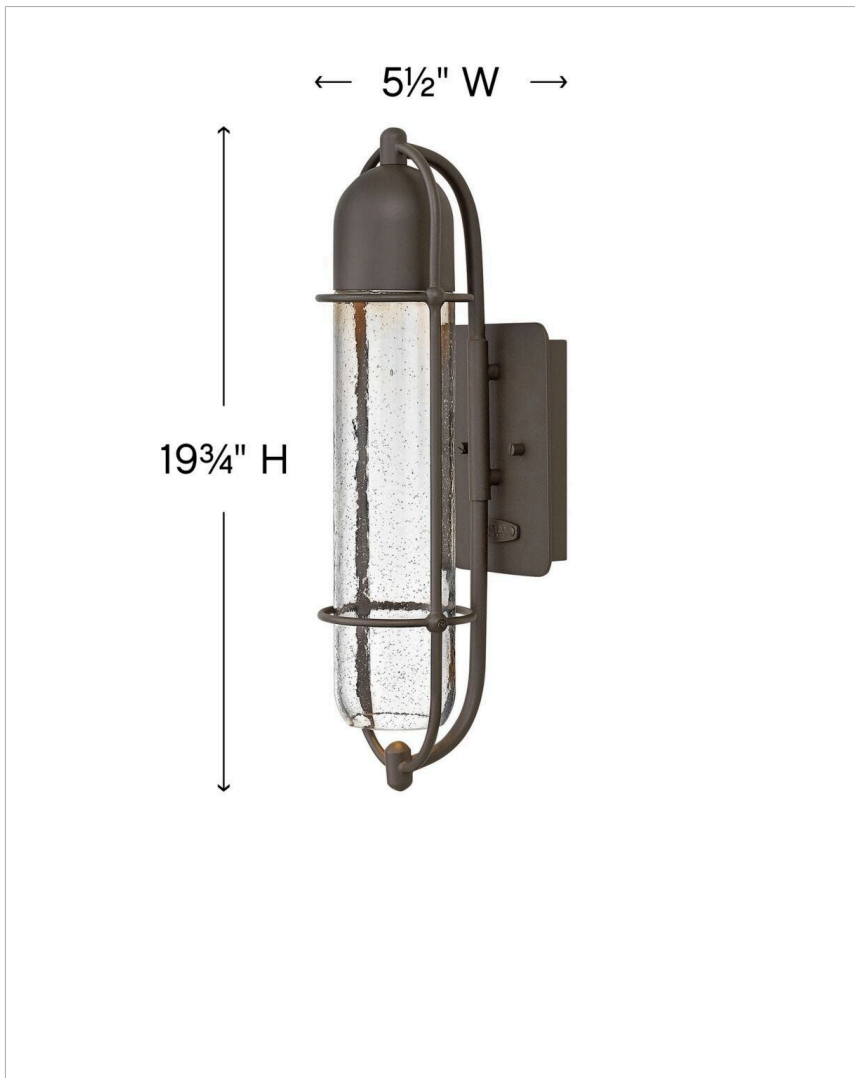

## 23800Z

### MEDIUM WALL MOUNT LANTERN

Named for Commodore Oliver Hazard Perry, who led a fleet to victory in one of the most significant naval battles in the War of 1812, this nautical-inspired aluminum lantern offers distinctive longitudinal and latitudinal cage construction. Clear seedy glass and a durable Oil Rubbed Bronze finish reinforce Perry's transitional style, which effortlessly complements a variety of façades.

DETAILS	
FINISH:	Oil Rubbed Bronze
MATERIAL:	Aluminum
GLASS:	Clear Seedy
DIMMABLE:	Yes

DIMENSIONS	
WIDTH:	5.5"
HEIGHT:	19.8"
WEIGHT:	3.5lb
BACK PLATE:	5"W X 6.5"H
EXTENSION:	6.8"
TOP TO OUTLET:	10.000000"

LIGHT SOURCE	
LIGHT SOURCE:	Socketed
WATTAGE:	1-7w GU10 LED, 50w Equiv. or 1-50w GU10
VOLTAGE:	120v

SHIPPING	
CARTON LENGTH:	13.5
CARTON WIDTH:	9
CARTON HEIGHT:	18
CARTON WEIGHT:	5