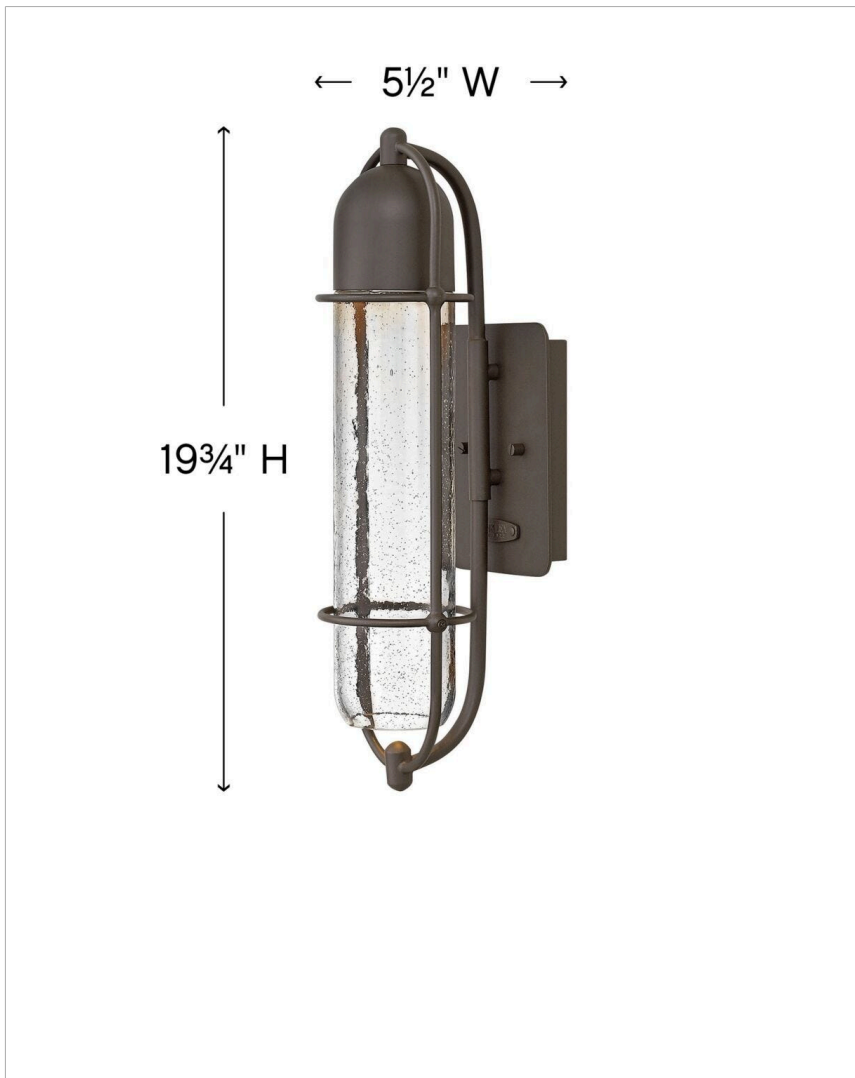

PERRY

23800Z

MEDIUM WALL MOUNT LANTERN

Named for Commodore Oliver Hazard Perry, who led a fleet to victory in one of the most significant naval battles in the War of 1812, this nautical-inspired aluminum lantern offers distinctive longitudinal and latitudinal cage construction. Clear seedy glass and a durable Oil Rubbed Bronze finish reinforce Perry's transitional style, which effortlessly complements a variety of façades.

DETAILS	
FINISH:	Oil Rubbed Bronze
MATERIAL:	Aluminum
GLASS:	Clear Seedy
DIMMABLE:	Yes

DIMENSIONS	
WIDTH:	5.5"
HEIGHT:	19.8"
WEIGHT:	3.5lb
BACK PLATE:	5"W X 6.5"H
EXTENSION:	6.8"
TOP TO OUTLET:	10.000000"

LIGHT SOURCE	
LIGHT SOURCE:	Socketed
WATTAGE:	1-7w GU10 LED, 50w Equiv. or 1-50w GU10
VOLTAGE:	120v

SHIPPING	
CARTON LENGTH:	13.5
CARTON WIDTH:	9
CARTON HEIGHT:	18
CARTON WEIGHT:	5

PRODUCT DETAILS:

- Suitable for use in wet (outdoor direct rain) locations as defined by NEC and CEC. Meets United States UL Underwriters Laboratories & CSA Canadian Standards Association Product Safety Standards
- 2-year finish warranty
- Classic, modern style with a nautical flair adds elegance to a variety of exteriors
- Fixture is Dark Sky compliant and engineered to minimize light glare upward into the night sky