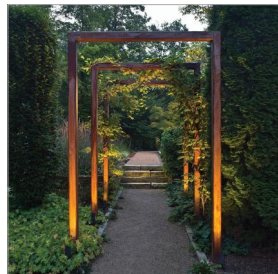

LUMACORE ACCENT SPOT LIGHT

1536SK-LMA27K

12V VARIABLE OUTPUT LED 2700K SPOT LIGHT

Accentuate your home's architecture and highlight your landscape's natural beauty with a warm ambient glow. Hinkley's Variable Output LumaCORE™ LED Accent Lighting Systems are expertly designed to withstand the elements and provide complete control over wattage and beam spread.

MOUNTING	
LEAD WIRE:	1 X 18"

SHIPPING	
CARTON LENGTH:	11.5
CARTON WIDTH:	4.9
CARTON HEIGHT:	2.8
CARTON WEIGHT:	1.1

PRODUCT DETAILS:

- LumaCore Series products carry a lifetime limited warranty
- Incorporates CREE LEDs with application performance tested by CREE
- Suitable for use in wet (outdoor direct rain) locations as defined by NEC and CEC. Meets United States UL Underwriters Laboratories & CSA Canadian Standards Association Product Safety Standards
- Wattage settings includes: 3W (260 Lumens), 5W (350 Lumens), 8W (475 Lumens), 12W (750 Lumens)
- Photometrics based off engine photometrics.
- Classic lines and heritage details complement traditional architecture
- Three lens options offer versatility in beam spread via an easy to remove and insert assembly - includes: 20° Spot, 40° Flood, 60° Flood
- For more information on how to control your landscape lighting via the Hinkley Home Automation App, [click here](#).