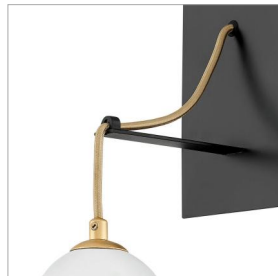

NULA

35900SHW

MEDIUM SINGLE LIGHT SCONCE

Nula is a work of art. A juxtaposition of industrial elements and organic influencers transmutes simplicity into decadence. Pairing a dense Shell Black or Shell White exterior with a gleaming, gold leaf interior elicits a dramatic effect. Several designs offer flexibility to customize for unique installations.

DETAILS	
FINISH:	Shell White
MATERIAL:	Steel
DIMMABLE:	YES, WITH DIMMABLE LAMP (NOT INCLUDED)

DIMENSIONS	
WIDTH:	5"
HEIGHT:	13"
WEIGHT:	2.2lb
BACK PLATE:	4.5"W X 5.25"H
EXTENSION:	8"
TOP TO OUTLET:	3.000000"

LIGHT SOURCE	
LIGHT SOURCE:	Socketed
WATTAGE:	1-5w Cand. LED, 60w Equiv.
VOLTAGE:	120v

SHIPPING	
CARTON LENGTH:	9.5
CARTON WIDTH:	8.5
CARTON HEIGHT:	10.5
CARTON WEIGHT:	2.2

- Suitable for use in dry (indoor) locations as defined by NEC and CEC. Meets United States UL Underwriters Laboratories & CSA Canadian Standards Association Product Safety Standards.
- Eclectic style that mixes unconventional elements. Unique and sophisticated designs that feel modern and vintage at the same time.
- The Lisa McDennon Collection offers a striking mix of edgy, sculptural silhouettes that incorporate modern, organic elements and luxe materials, brought to life by her innovative and original point of view.