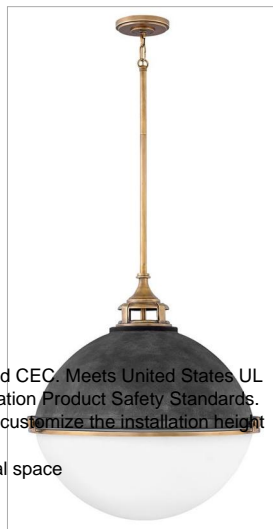

FLETCHER

4836DZ

SMALL ORB CHANDELIER

Fletcher's chic vibe transcends style boundaries. A seamless dome shade features a cast-fitter and an elegant capture ring that secures the etched opal glass with decorative cast knobs. Spanning vintage to industrial, classic to transitional, Fletcher seamlessly unifies any décor declaration.

DETAILS	
FINISH:	Aged Zinc
MATERIAL:	Steel
GLASS:	Etched Opal
SLOPE DEGREE:	90
DIMMABLE:	YES, WITH DIMMABLE LAMP (NOT INCLUDED)

DIMENSIONS	
WIDTH:	22"
HEIGHT:	23"
WEIGHT:	23.3lb

LIGHT SOURCE	
LIGHT SOURCE:	Socketed
WATTAGE:	3-8w Med. LED, 100w Equiv.
VOLTAGE:	120v

MOUNTING	
CANOPY:	5.5" Dia.
LEAD WIRE:	1 X 120"
MAX HEIGHT:	58

SHIPPING	
CARTON LENGTH:	24
CARTON WIDTH:	23.8
CARTON HEIGHT:	18.5
CARTON WEIGHT:	29.5

PRODUCT DETAILS:

- Suitable for use in dry (indoor) locations as defined by NEC and CEC. Meets United States UL Underwriters Laboratories & CSA Canadian Standards Association Product Safety Standards.
- This fixture includes multiple down stems in various lengths to customize the installation height of the fixture, including one 6" stem and two 12" stems
- Classic, elegant lines and timeless details enhance a traditional space
- This item may be hung on a sloped ceiling

HINKLEY

HINKLEY
33000 Pin Oak Parkway
Avon Lake, OH 44012

PHONE: (440) 653-5500
Toll Free: 1 (800) 446-5539

hinkley.com