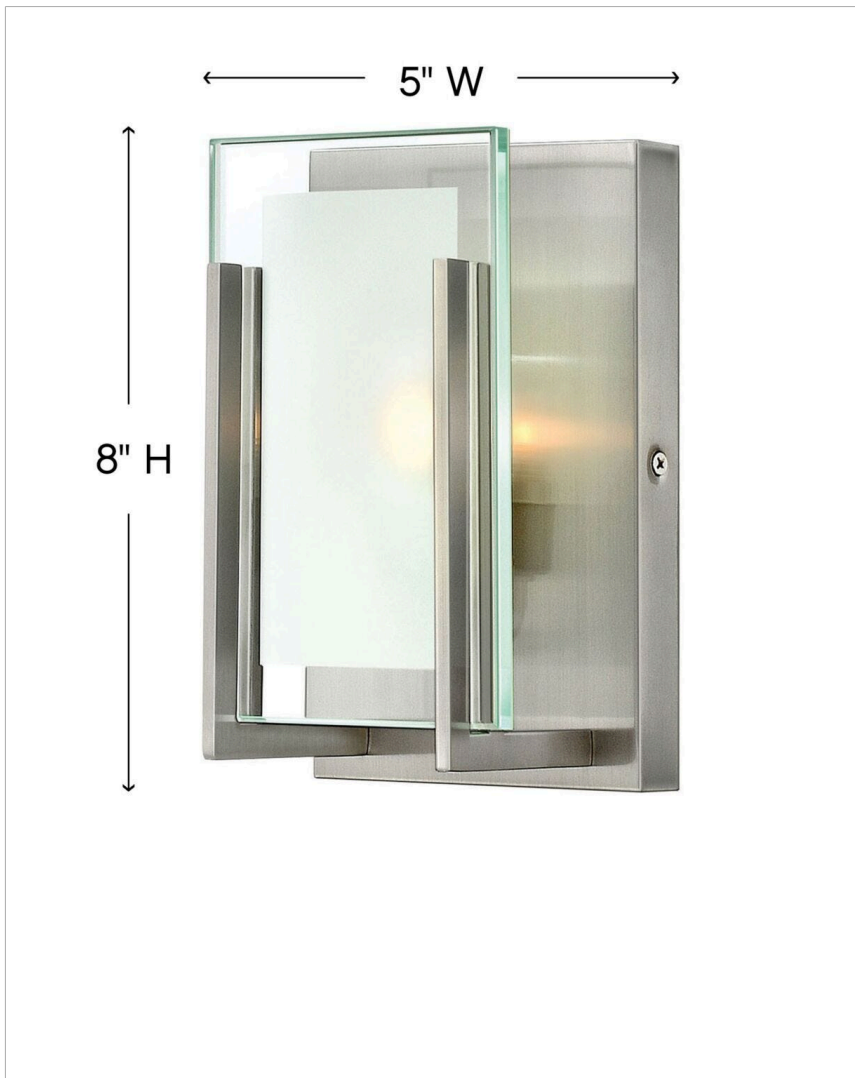

LATITUDE

5650BN

SMALL SINGLE LIGHT VANITY

Latitude is contemporary and sleek, finding its true beauty in the minimalist design. The slim glass panel features rectangular etching while the subtle, split fork frames add understated architectural style.

DETAILS	
FINISH:	Brushed Nickel
MATERIAL:	Steel
GLASS:	Inside Etched Clear
DIMMABLE:	Yes

DIMENSIONS	
WIDTH:	5"
HEIGHT:	8"
WEIGHT:	2lb
BACK PLATE:	5"W X 8"H
EXTENSION:	4"
TOP TO OUTLET:	4.000000"

LIGHT SOURCE	
LIGHT SOURCE:	Socketed
WATTAGE:	1-60w G-9 *Included or 1-5w G9 LED, 60w Equiv.
VOLTAGE:	120v

SHIPPING	
CARTON LENGTH:	7.5
CARTON WIDTH:	7.5
CARTON HEIGHT:	11.5
CARTON WEIGHT:	3

PRODUCT DETAILS:

- This fixture must be installed with shades/glass facing up toward the ceiling
- Suitable for use in damp locations as defined by NEC and CEC. Meets United States UL Underwriters Laboratories & CSA Canadian Standards Association Product Safety Standards.
- Bold silhouette with dramatic details creates a modern statement
- ADA compliant
- Mounting hardware is hidden on the back plate to ensure a clean silhouette