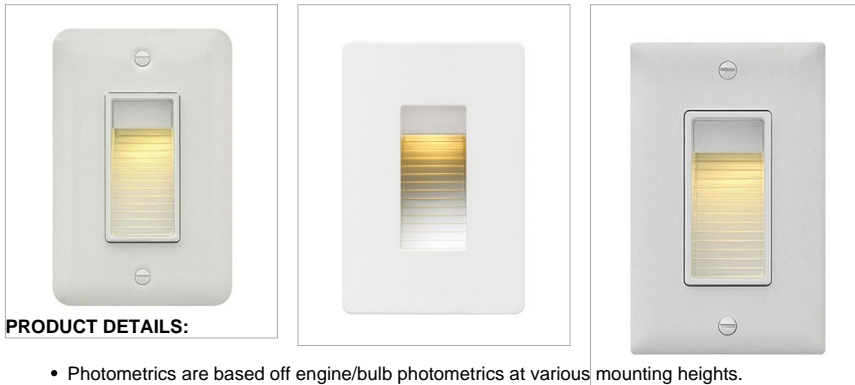

LUNA

58504SW

LED 2700K STEP LIGHT 120V VERTICAL

The Luna step light is the perfect addition to any interior or exterior lighting plan and complements the Hinkley Luna outdoor lantern collection. A contemporary styled radius front die cast faceplate is included. The Luna step light is compatible with any decorator style faceplate and is easily retrofitted to any gang/receptacle location.

DETAILS	
FINISH:	Satin White
MATERIAL:	Zinc-Aluminum Alloy
DIMMABLE:	YES, CL TYPE DIMMER (SSL7A)

DIMENSIONS	
WIDTH:	3"
HEIGHT:	4.5"

LIGHT SOURCE	
LIGHT SOURCE:	Integrated LED
WATTAGE:	4w LED *Included
VOLTAGE:	120v

MOUNTING	
LEAD WIRE:	1 X 6"

SHIPPING	
CARTON LENGTH:	2.5
CARTON WIDTH:	3.3
CARTON HEIGHT:	5
CARTON WEIGHT:	1

PRODUCT DETAILS:

- Photometrics are based off engine/bulb photometrics at various mounting heights.
- Suitable for use in wet (outdoor direct rain) locations as defined by NEC and CEC. Meets United States UL Underwriters Laboratories & CSA Canadian Standards Association Product Safety Standards
- ADA compliant
- For more information on how to control your landscape lighting via the Hinkley Home Automation App, [click here](#).
- Bold lines and a clean, minimalist style complement contemporary architecture
- Suitable for both indoor and outdoor use
- Fits a standard gang junction box
- LED integrated components carry a 10-year limited warranty