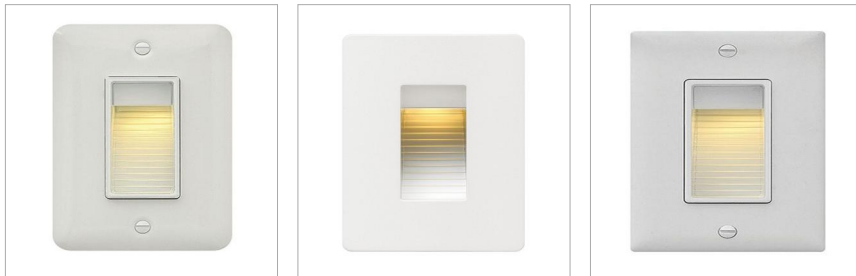

### LED 2700K STEP LIGHT 120V VERTICAL

The Luna step light is the perfect addition to any interior or exterior lighting plan and complements the Hinkley Luna outdoor lantern collection. A contemporary styled radius front die cast faceplate is included. The Luna step light is compatible with any decorator style faceplate and is easily retrofitted to any gang/receptacle location.

DETAILS	
FINISH:	Satin White
MATERIAL:	Zinc-Aluminum Alloy
DIMMABLE:	YES, CL TYPE DIMMER (SSL7A)

DIMENSIONS	
WIDTH:	3"
HEIGHT:	4.5"

LIGHT SOURCE	
LIGHT SOURCE:	Integrated LED
WATTAGE:	4w LED *Included
VOLTAGE:	120v

#### PRODUCT DETAILS:

- Photometrics are based off engine/bulb photometrics at various mounting heights.
- Suitable for use in wet (outdoor direct rain) locations as defined by NEC and CEC. Meets United States UL Underwriters Laboratories & CSA Canadian Standards Association Product Safety Standards
- ADA compliant
- For more information on how to control your landscape lighting via the Hinkley Home Automation App, [click here](#).
- Bold lines and a clean, minimalist style complement contemporary architecture
- Suitable for both indoor and outdoor use
- Fits a standard gang junction box
- LED integrated components carry a 10-year limited warranty