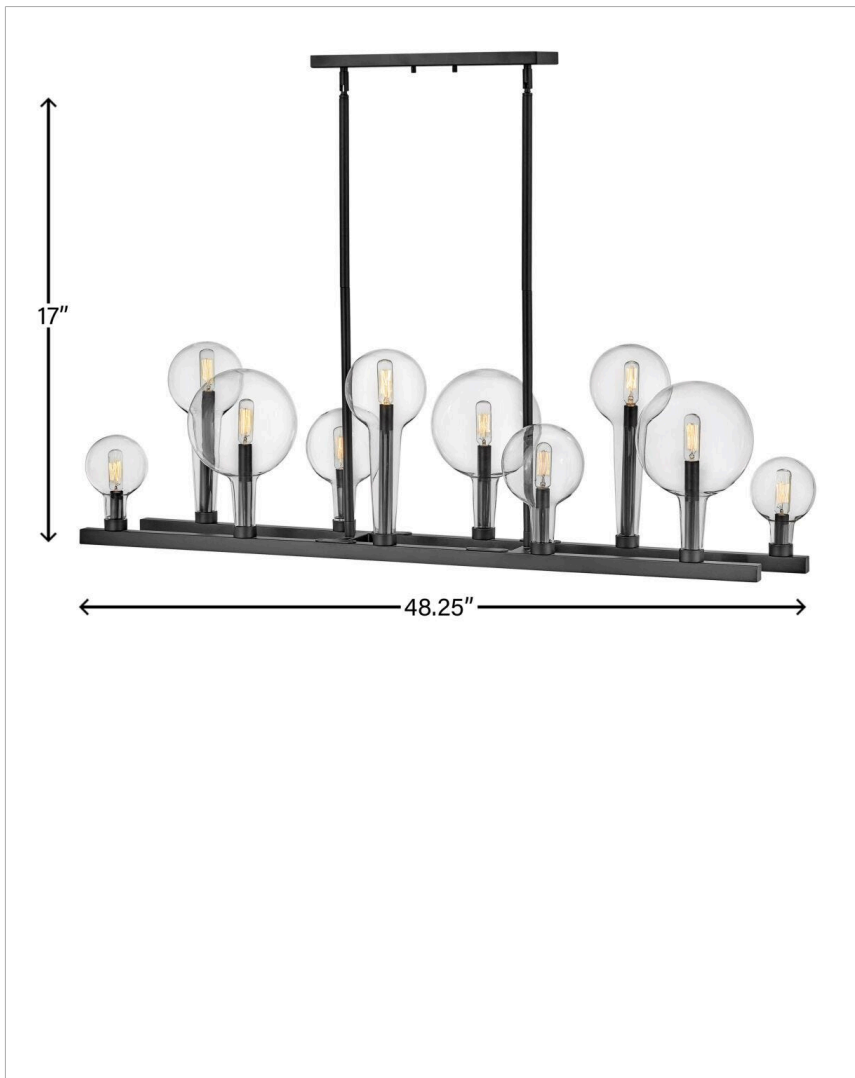

ALCHEMY

30528BK

MEDIUM TEN LIGHT LINEAR

Inspired by the vintage flasks of a chemistry classroom, Alchemy is a unique statement piece. Its tapered globes instantly stand out in a variety of spaces, while the open silhouette enhances its sophisticated edge.

DETAILS	
FINISH:	Black
MATERIAL:	Steel
GLASS:	Clear
SLOPE DEGREE:	90
DIMMABLE:	YES - WITH DIMMABLE LAMP (NOT INCLUDED)

DIMENSIONS	
WIDTH:	48.3"
HEIGHT:	17"
DEPTH:	12
WEIGHT:	17.3lb

LIGHT SOURCE	
LIGHT SOURCE:	Socketed
WATTAGE:	10-5w Cand. LED, 60w Equiv.
VOLTAGE:	120v

MOUNTING	
CANOPY:	4.5"W X 15"L
LEAD WIRE:	1 X 120"
MAX HEIGHT:	49.8

SHIPPING	
CARTON LENGTH:	50.5
CARTON WIDTH:	24.5
CARTON HEIGHT:	11.8
CARTON WEIGHT:	28.6

PRODUCT DETAILS:

- Suitable for use in dry (indoor) locations as defined by NEC and CEC. Meets United States UL Underwriters Laboratories & CSA Canadian Standards Association Product Safety Standards.
- This fixture includes multiple down stems in various lengths to customize the installation height, including two 6" stems and four 12" stems
- This item may be hung on a sloped ceiling
- Merging the best of traditional and modern elements with a sophisticated and streamlined look
- Ideal for vintage filament bulbs (not included)
- T6 or T8 bulbs required (not included)

HINKLEY

HINKLEY
33000 Pin Oak Parkway
Avon Lake, OH 44012

PHONE: (440) 653-5500
Toll Free: 1 (800) 446-5539

hinkley.com