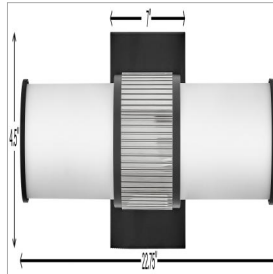

### MEDIUM LED VANITY

A timeless and tailored design with versatile, two-toned finish options ensures Zevi will shine among various décors. Both industrial in form and transitional in style, Zevi features a striking, signature ribbed cuff that centers an etched opal glass baton. This integrated LED sconce can be mounted vertically and horizontally and comes in three finish combinations.

DETAILS	
FINISH:	Black
MATERIAL:	Steel
GLASS:	Etched Opal
DIMMABLE:	YES - CL TYPE DIMMER (SSL7A)

DIMENSIONS	
WIDTH:	22.8"
HEIGHT:	4.5"
WEIGHT:	3.3lb
BACK PLATE:	7"W X 4.5"H
EXTENSION:	3.8"
TOP TO OUTLET:	2.25"

LIGHT SOURCE	
LIGHT SOURCE:	Integrated LED
WATTAGE:	33w LED *Included
VOLTAGE:	120v

SHIPPING	
CARTON LENGTH:	27.3
CARTON WIDTH:	7.5
CARTON HEIGHT:	11.5
CARTON WEIGHT:	5