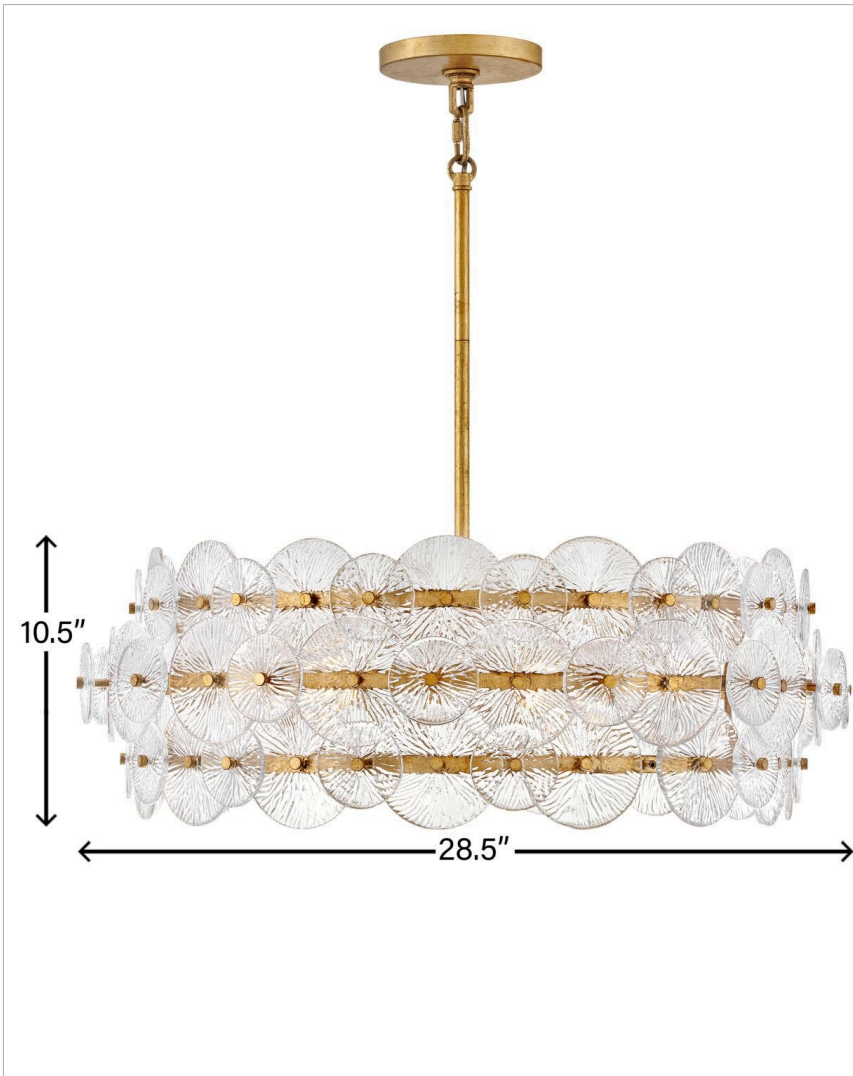

RENE

FR30126DA

MEDIUM DRUM CHANDELIER

Rene radiates light through multiple layers of beautiful, pressed glass disks. Rene's signature touch highlights a Distressed Brass or Glacial finish, evoking both transitional and glam influences.

DETAILS	
FINISH:	Distressed Brass
MATERIAL:	Steel
GLASS:	Clear Pressed
SLOPE DEGREE:	90
DIMMABLE:	YES - WITH DIMMABLE LAMP (NOT INCLUDED)

DIMENSIONS	
WIDTH:	30.5"
HEIGHT:	10.5"
WEIGHT:	52.9lb

LIGHT SOURCE	
LIGHT SOURCE:	Socketed
WATTAGE:	6-5w Med. LED, 60w Equiv.
VOLTAGE:	120v

MOUNTING	
CANOPY:	6.5" Dia.
LEAD WIRE:	1 X 144"
MAX HEIGHT:	42.5

SHIPPING	
CARTON LENGTH:	33.5
CARTON WIDTH:	33.5
CARTON HEIGHT:	10.3
CARTON WEIGHT:	44

PRODUCT DETAILS:

- Suitable for use in dry (indoor) locations as defined by NEC and CEC. Meets United States UL Underwriters Laboratories & CSA Canadian Standards Association Product Safety Standards.
- This fixture includes multiple down stems in various lengths to customize the installation height of the fixture, including one 6" stem and two 12" stems
- This item may be hung on a sloped ceiling
- Merging the best of traditional and modern elements with a sophisticated and streamlined look
- Fixture weighs over 50lbs. Must be supported independently of the outlet box unless the outlet box is UL listed for the appropriate weight.