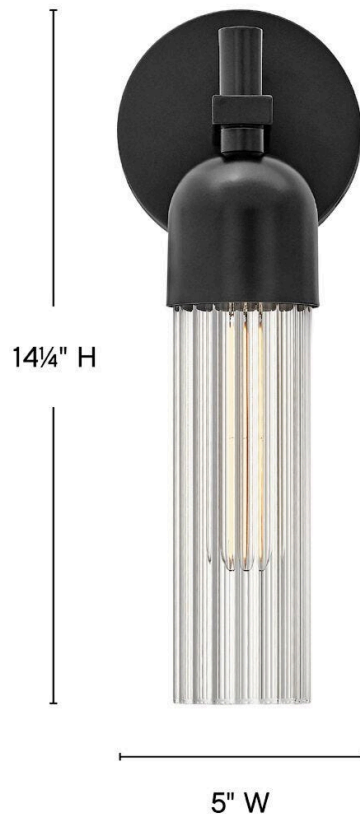

SOREN

50910BK

MEDIUM SCONCE

Soren's minimalist yet dramatic design combines classic and modern industrial elements with unexpected details. Clear Fluted glass surrounds each lamp, forming captivating refractions as soft light fills the surrounding room. Versatile silhouettes can be hung up or down, vertically or horizontally, to suit your space. Available in a Black or Heritage Brass finish.

DETAILS	
FINISH:	Black
MATERIAL:	Steel
GLASS:	Clear Fluted
DIMMABLE:	YES - WITH DIMMABLE LAMP (NOT INCLUDED)

DIMENSIONS	
WIDTH:	5"
HEIGHT:	14.3"
WEIGHT:	2lb
BACK PLATE:	5" Dia.
EXTENSION:	4.8"
TOP TO OUTLET:	2.5"

LIGHT SOURCE	
LIGHT SOURCE:	Socketed
WATTAGE:	1-6w Med. LED, 60w Equiv.
VOLTAGE:	120v

SHIPPING	
CARTON LENGTH:	13.1
CARTON WIDTH:	8.3
CARTON HEIGHT:	10.5
CARTON WEIGHT:	3

PRODUCT DETAILS:

- Fixture can be mounted either up or down
- Suitable for use in damp locations as defined by NEC and CEC. Meets United States UL Underwriters Laboratories & CSA Canadian Standards Association Product Safety Standards.
- T-style bulbs required (not included)
- Merging the best of traditional and modern elements with a sophisticated and streamlined look
- Mounting hardware is hidden on the back plate to ensure a clean silhouette