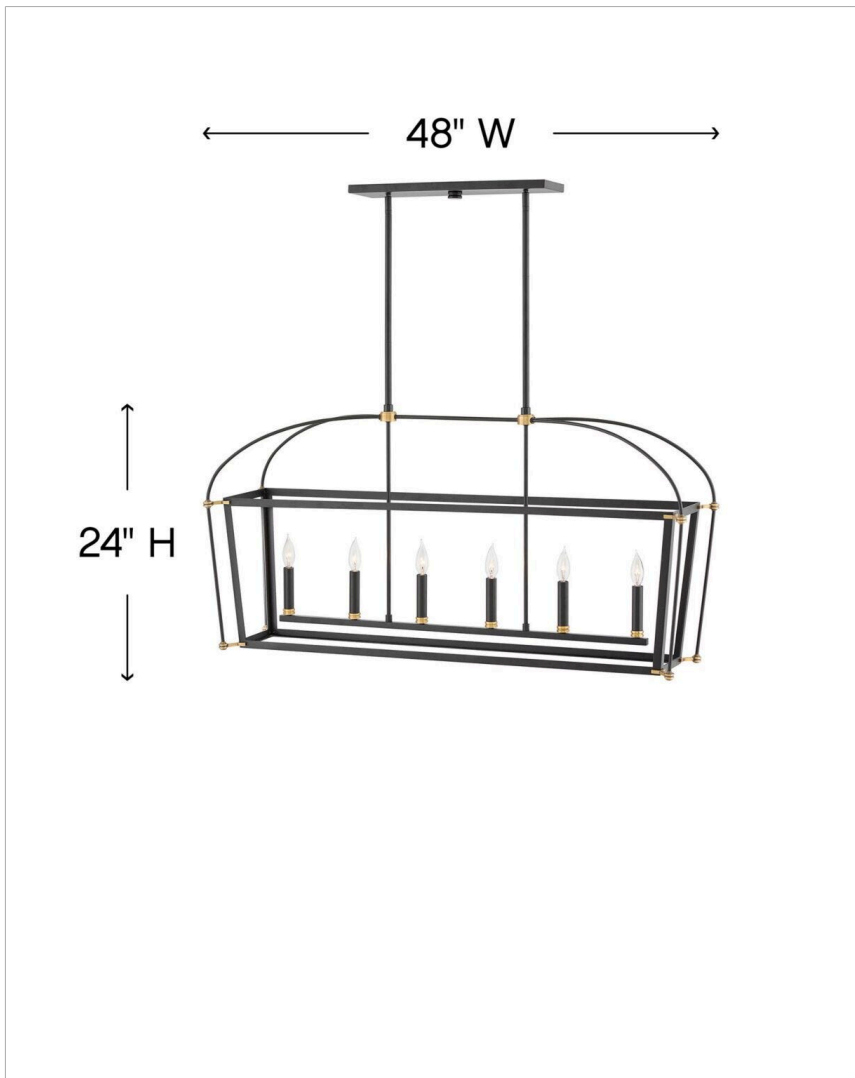

SELBY

4054BK

MEDIUM SIX LIGHT OPEN FRAME LINEAR

A new classic, Selby achieves timeless status with its airy, streamlined silhouette and extravagant arching top frame. Cast brass details, candelabra detailing and a chic Black finish are accentuated with Heritage Brass details for the ultimate in minimal elegance.

DETAILS	
FINISH:	Black
MATERIAL:	Steel
DIMMABLE:	YES, WITH DIMMABLE LAMP (NOT INCLUDED)

DIMENSIONS	
WIDTH:	48"
HEIGHT:	24"
DEPTH:	12
WEIGHT:	22.5lb

LIGHT SOURCE	
LIGHT SOURCE:	Socketed
WATTAGE:	6-5w Cand. LED, 60w Equiv.
VOLTAGE:	120v

MOUNTING	
CANOPY:	5.5"W X 19.5"L
LEAD WIRE:	1 X 120"
MAX HEIGHT:	56.5

SHIPPING	
CARTON LENGTH:	52
CARTON WIDTH:	16
CARTON HEIGHT:	28
CARTON WEIGHT:	37

PRODUCT DETAILS:

- Suitable for use in dry (indoor) locations as defined by NEC and CEC. Meets United States UL Underwriters Laboratories & CSA Canadian Standards Association Product Safety Standards.
- This fixture includes multiple down stems in various lengths to customize the installation height, including two 6" stems and four 12" stems
- Classic, elegant lines and timeless details enhance a traditional space