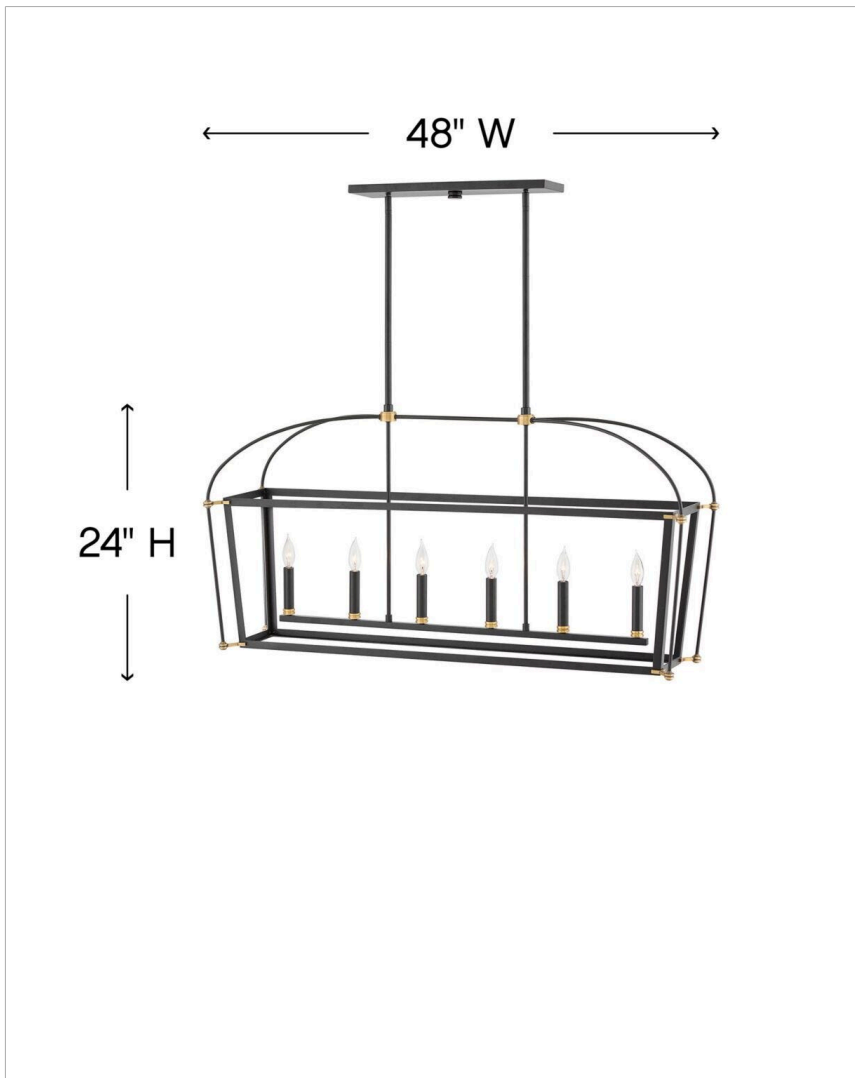

### MEDIUM SIX LIGHT OPEN FRAME LINEAR

A new classic, Selby achieves timeless status with its airy, streamlined silhouette and extravagant arching top frame. Cast brass details, candelabra detailing and a chic Black finish are accentuated with Heritage Brass details for the ultimate in minimal elegance.

DETAILS	
FINISH:	Black
MATERIAL:	Steel
DIMMABLE:	YES, WITH DIMMABLE LAMP (NOT INCLUDED)

DIMENSIONS	
WIDTH:	48"
HEIGHT:	24"
DEPTH:	12
WEIGHT:	22.5lb

LIGHT SOURCE	
LIGHT SOURCE:	Socketed
WATTAGE:	6-5w Cand. LED, 60w Equiv.
VOLTAGE:	120v

MOUNTING	
CANOPY:	5.5"W X 19.5"L
LEAD WIRE:	1 X 120"
MAX HEIGHT:	56.5

SHIPPING	
CARTON LENGTH:	52
CARTON WIDTH:	16
CARTON HEIGHT:	28
CARTON WEIGHT:	37

#### PRODUCT DETAILS:

- Suitable for use in dry (indoor) locations as defined by NEC and CEC. Meets United States UL Underwriters Laboratories & CSA Canadian Standards Association Product Safety Standards.
- This fixture includes multiple down stems in various lengths to customize the installation height, including two 6" stems and four 12" stems
- Classic, elegant lines and timeless details enhance a traditional space