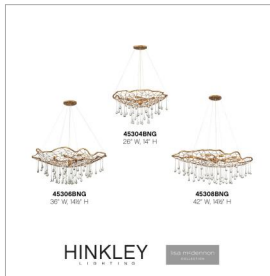

LAGUNA

45308BNG

MEDIUM EIGHT LIGHT LINEAR

Imagine a net gently breaking the surface, then slowly emerging with a cascade of water droplets trickling through and shimmering with light. Laguna uses a handmade open framework design as the foundation in this artistic interpretation. Clear glass droplets fall at varying lengths, casting the light. Minimal hanging wires ensure the net itself appears to float, as a candle cluster emits light from within.

DETAILS	
FINISH:	Burnished Gold
MATERIAL:	Steel
DIMMABLE:	YES, WITH DIMMABLE LAMP (NOT INCLUDED)

DIMENSIONS	
WIDTH:	42"
HEIGHT:	14.5"
DEPTH:	16
WEIGHT:	10.3lb

LIGHT SOURCE	
LIGHT SOURCE:	Socketed
WATTAGE:	8-5w Cand. LED, 60w Equiv.
VOLTAGE:	120v

MOUNTING	
CANOPY:	4.5"W X 8"L
LEAD WIRE:	1 X 120"

SHIPPING	
CARTON LENGTH:	54.5
CARTON WIDTH:	21
CARTON HEIGHT:	13
CARTON WEIGHT:	25.3

PRODUCT DETAILS:

- Suitable for use in dry (indoor) locations as defined by NEC and CEC. Meets United States UL Underwriters Laboratories & CSA Canadian Standards Association Product Safety Standards.
- Fixture is oval in shape
- Bold silhouette with dramatic details creates a modern statement
- Luxurious gold finish with opulent sheen
- The Lisa McDennon Collection offers a striking mix of edgy, sculptural silhouettes that incorporate modern, organic elements and luxe materials, brought to life by her innovative and original point of view.