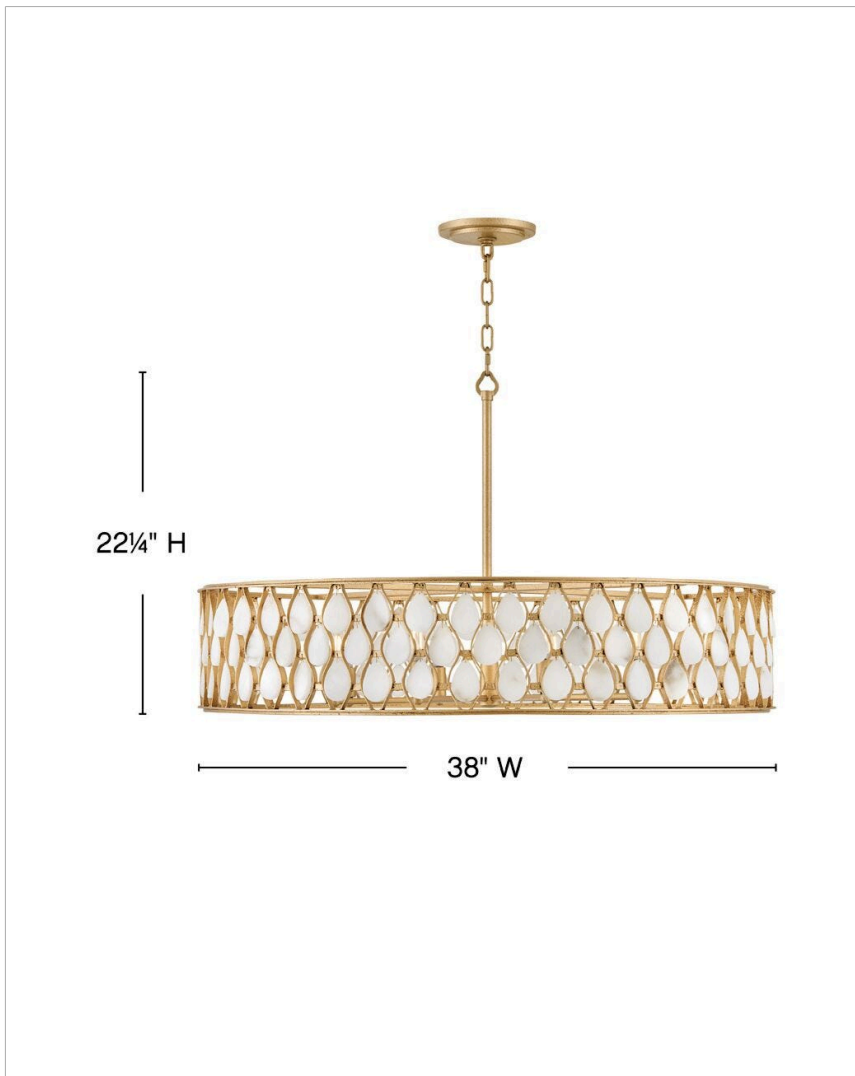

ESTIE

FR41506PI

LARGE CHANDELIER

Opulently adorned with natural alabaster stones held within a traditional latticework shade, Estie brings organic elegance to any aesthetic. Intricately curved metalwork complements the frame, chain, and canopy in a textured Piastra Gold finish.

DETAILS	
FINISH:	Piastra Gold
MATERIAL:	Steel
SLOPE DEGREE:	90
DIMMABLE:	YES - WITH DIMMABLE LAMP (NOT INCLUDED)

DIMENSIONS	
WIDTH:	38"
HEIGHT:	8"
WEIGHT:	34.5lb

LIGHT SOURCE	
LIGHT SOURCE:	Socketed
WATTAGE:	8-5w Cand. LED, 60w Equiv.
VOLTAGE:	120v

MOUNTING	
CANOPY:	6.5" Dia.
LEAD WIRE:	1 X 144"

SHIPPING	
CARTON LENGTH:	44.8
CARTON WIDTH:	44.8
CARTON HEIGHT:	14.3
CARTON WEIGHT:	54.8

PRODUCT DETAILS:

- Suitable for use in dry (indoor) locations as defined by NEC and CEC. Meets United States UL Underwriters Laboratories & CSA Canadian Standards Association Product Safety Standards.
- Classic, elegant lines and timeless details enhance a traditional space
- This item may be hung on a sloped ceiling
- Luxurious gold finish with opulent sheen
- This fixture includes one 12" stem for installation
- Ideal for vintage filament bulbs (not included)