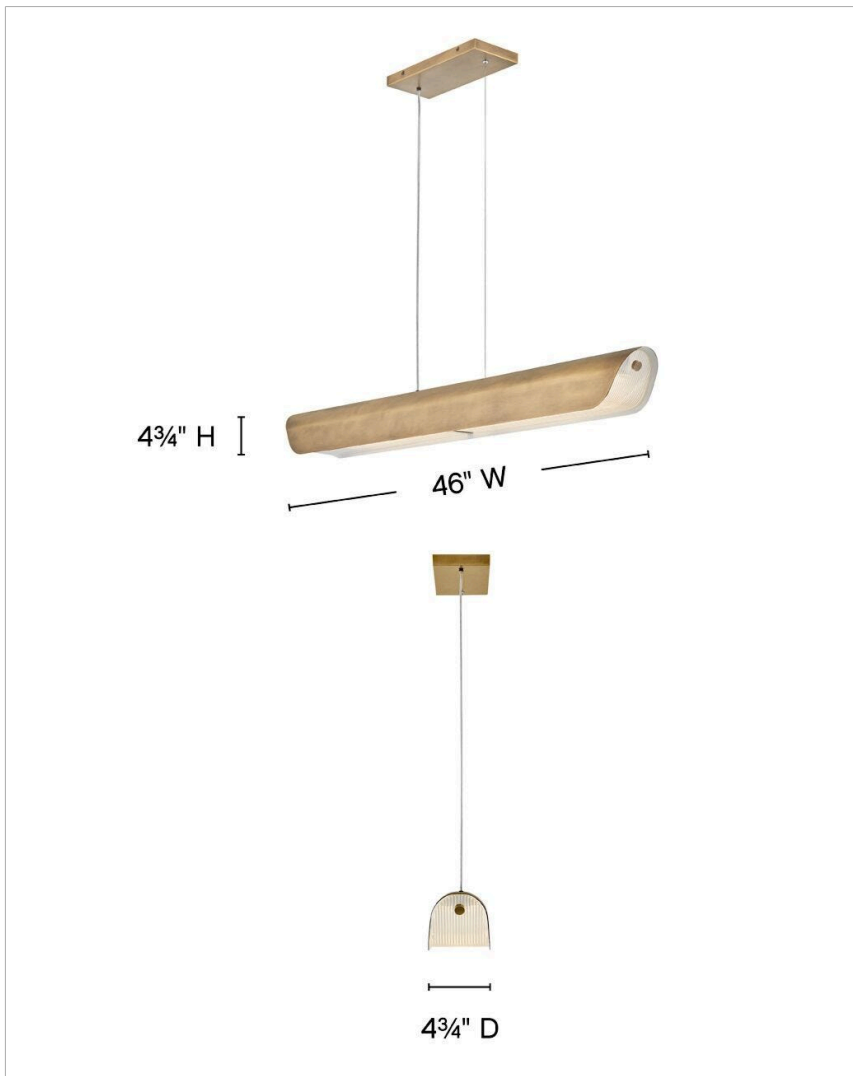

### MEDIUM LINEAR

Simply chic, Arco's clean, minimalist silhouette is crafted with a folded metal shade and decorative knobs. Heavy, clear ribbed glass with an etched interior softly diffuses light from integrated LEDs. Available in Heritage Brass or Black Oxide.

DETAILS	
FINISH:	Heritage Brass
MATERIAL:	Steel
GLASS:	Heavy Clear Ribbed
SLOPE DEGREE:	90
DIMMABLE:	YES - CL TYPE DIMMER (SSL7A)

DIMENSIONS	
WIDTH:	46"
HEIGHT:	4.8"
DEPTH:	4.8
WEIGHT:	18.4lb

LIGHT SOURCE	
LIGHT SOURCE:	Integrated LED
WATTAGE:	24w LED *Included
VOLTAGE:	120v

MOUNTING	
CANOPY:	5"W X 12"L
LEAD WIRE:	1 X 120"

SHIPPING	
CARTON LENGTH:	51
CARTON WIDTH:	8
CARTON HEIGHT:	14.3
CARTON WEIGHT:	23.2

#### PRODUCT DETAILS:

- Suitable for use in dry (indoor) locations as defined by NEC and CEC. Meets United States UL Underwriters Laboratories & CSA Canadian Standards Association Product Safety Standards.
- This item may be hung on a sloped ceiling
- LED components carry a 5-year limited warranty
- Fixtures include fully dimmable integrated LEDs.
- Bold silhouette with dramatic details creates a modern statement