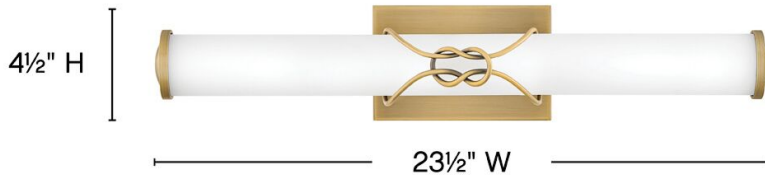

### MEDIUM LED VANITY

Evoking a tasteful, nautical aesthetic, Kitts embraces a versatile design that perfectly balances form with function. The symmetrical silhouette can be hung vertically or horizontally, showcasing etched white opal glass that diffuses soft, even light from dimmable integrated LEDs. An eye-catching knotted cuff and coordinating end caps feature a Chrome or Lacquered Brass finish.

DETAILS	
FINISH:	Lacquered Brass
MATERIAL:	Steel
GLASS:	Etched White
DIMMABLE:	YES - CL TYPE DIMMER (SSL7A)

DIMENSIONS	
WIDTH:	23.5"
HEIGHT:	4.5"
WEIGHT:	2.9lb
BACK PLATE:	7"W X 4.5"H
EXTENSION:	3.8"
TOP TO OUTLET:	2.75"

LIGHT SOURCE	
LIGHT SOURCE:	Integrated LED
WATTAGE:	33w LED *Included
VOLTAGE:	120v

SHIPPING	
CARTON LENGTH:	27
CARTON WIDTH:	7.5
CARTON HEIGHT:	10.5
CARTON WEIGHT:	4.5