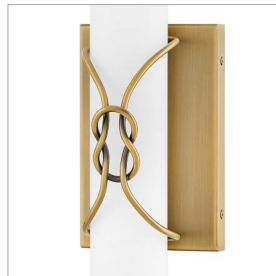

KITTS

51192LCB

MEDIUM LED VANITY

Evoking a tasteful, nautical aesthetic, Kitts embraces a versatile design that perfectly balances form with function. The symmetrical silhouette can be hung vertically or horizontally, showcasing etched white opal glass that diffuses soft, even light from dimmable integrated LEDs. An eye-catching knotted cuff and coordinating end caps feature a Chrome or Lacquered Brass finish.

DETAILS	
FINISH:	Lacquered Brass
MATERIAL:	Steel
GLASS:	Etched White
DIMMABLE:	YES - CL TYPE DIMMER (SSL7A)

DIMENSIONS	
WIDTH:	23.5"
HEIGHT:	4.5"
WEIGHT:	2.9lb
BACK PLATE:	7"W X 4.5"H
EXTENSION:	3.8"
TOP TO OUTLET:	2.75"

LIGHT SOURCE	
LIGHT SOURCE:	Integrated LED
WATTAGE:	33w LED *Included
VOLTAGE:	120v

SHIPPING	
CARTON LENGTH:	27
CARTON WIDTH:	7.5
CARTON HEIGHT:	10.5
CARTON WEIGHT:	4.5

PRODUCT DETAILS:

- Fixture can be mounted horizontally.
- Suitable for use in damp locations as defined by NEC and CEC. Meets United States UL Underwriters Laboratories & CSA Canadian Standards Association Product Safety Standards.
- LED components carry a 5-year limited warranty
- Fixture can be mounted vertically
- Merging the best of traditional and modern elements with a sophisticated and streamlined look
- ADA compliant
- Mounting hardware is hidden on the back plate to ensure a clean silhouette