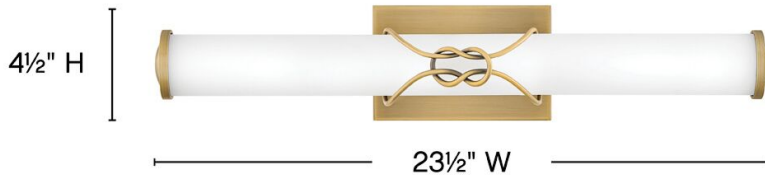

KITTS

51192LCB

MEDIUM LED VANITY

Evoking a tasteful, nautical aesthetic, Kitts embraces a versatile design that perfectly balances form with function. The symmetrical silhouette can be hung vertically or horizontally, showcasing etched white opal glass that diffuses soft, even light from dimmable integrated LEDs. An eye-catching knotted cuff and coordinating end caps feature a Chrome or Lacquered Brass finish.

DETAILS	
FINISH:	Lacquered Brass
MATERIAL:	Steel
GLASS:	Etched White
DIMMABLE:	YES - CL TYPE DIMMER (SSL7A)

DIMENSIONS	
WIDTH:	23.5"
HEIGHT:	4.5"
WEIGHT:	2.9lb
BACK PLATE:	7"W X 4.5"H
EXTENSION:	3.8"
TOP TO OUTLET:	2.75"

LIGHT SOURCE	
LIGHT SOURCE:	Integrated LED
WATTAGE:	33w LED *Included
VOLTAGE:	120v

SHIPPING	
CARTON LENGTH:	27
CARTON WIDTH:	7.5
CARTON HEIGHT:	10.5
CARTON WEIGHT:	4.5

PRODUCT DETAILS:

- Fixture can be mounted horizontally.
- Suitable for use in damp locations as defined by NEC and CEC. Meets United States UL Underwriters Laboratories & CSA Canadian Standards Association Product Safety Standards.
- LED components carry a 5-year limited warranty
- Fixture can be mounted vertically
- Merging the best of traditional and modern elements with a sophisticated and streamlined look
- ADA compliant
- Mounting hardware is hidden on the back plate to ensure a clean silhouette