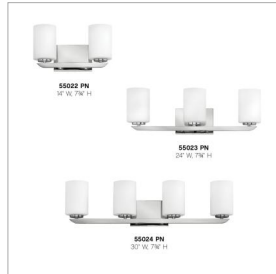

### LARGE FOUR LIGHT VANITY

Clean and crisp, Kyra's minimalist design is anchored with a bold yet simple aesthetic. The sleek cross bar ends with a subtle curve for an element of softness. Rich finish options of Brushed Nickel or Polished Nickel complement the elegant etched opal glass.

DETAILS	
FINISH:	Polished Nickel with Heritage Brass accents
MATERIAL:	Steel
GLASS:	Etched Opal
DIMMABLE:	YES, WITH DIMMABLE LAMP (NOT INCLUDED)

DIMENSIONS	
WIDTH:	30"
HEIGHT:	7.8"
WEIGHT:	6lb
BACK PLATE:	7"W X 4.75"H
EXTENSION:	5.3"
TOP TO OUTLET:	5.500000"

LIGHT SOURCE	
LIGHT SOURCE:	Socketed
WATTAGE:	4-14w Med. LED, 100w Equiv.
VOLTAGE:	120v

SHIPPING	
CARTON LENGTH:	32
CARTON WIDTH:	10.8
CARTON HEIGHT:	6.8
CARTON WEIGHT:	8