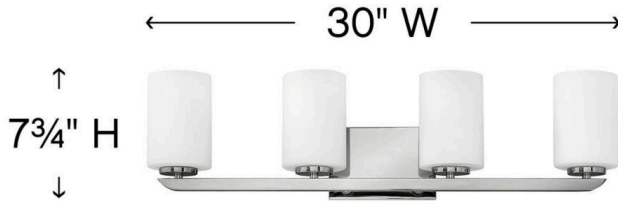

KYRA

55024PN

LARGE FOUR LIGHT VANITY

Clean and crisp, Kyra's minimalist design is anchored with a bold yet simple aesthetic. The sleek cross bar ends with a subtle curve for an element of softness. Rich finish options of Brushed Nickel or Polished Nickel complement the elegant etched opal glass.

DETAILS	
FINISH:	Polished Nickel with Heritage Brass accents
MATERIAL:	Steel
GLASS:	Etched Opal
DIMMABLE:	YES, WITH DIMMABLE LAMP (NOT INCLUDED)

DIMENSIONS	
WIDTH:	30"
HEIGHT:	7.8"
WEIGHT:	6lb
BACK PLATE:	7"W X 4.75"H
EXTENSION:	5.3"
TOP TO OUTLET:	5.500000"

LIGHT SOURCE	
LIGHT SOURCE:	Socketed
WATTAGE:	4-14w Med. LED, 100w Equiv.
VOLTAGE:	120v

SHIPPING	
CARTON LENGTH:	32
CARTON WIDTH:	10.8
CARTON HEIGHT:	6.8
CARTON WEIGHT:	8

PRODUCT DETAILS:

- Fixture can be mounted either up or down
- Suitable for use in damp locations as defined by NEC and CEC. Meets United States UL Underwriters Laboratories & CSA Canadian Standards Association Product Safety Standards.
- Merging the best of traditional and modern elements with a sophisticated and streamlined look
- Mounting hardware is hidden on the back plate to ensure a clean silhouette

HINKLEY

HINKLEY
33000 Pin Oak Parkway
Avon Lake, OH 44012

PHONE: (440) 653-5500
Toll Free: 1 (800) 446-5539

hinkley.com