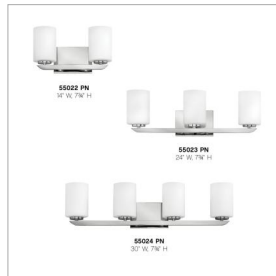

### LARGE FOUR LIGHT VANITY

Clean and crisp, Kyra's minimalist design is anchored with a bold yet simple aesthetic. The sleek cross bar ends with a subtle curve for an element of softness. Rich finish options of Brushed Nickel or Polished Nickel complement the elegant etched opal glass.

DETAILS	
FINISH:	Polished Nickel with Heritage Brass accents
MATERIAL:	Steel
GLASS:	Etched Opal
DIMMABLE:	YES, WITH DIMMABLE LAMP (NOT INCLUDED)

DIMENSIONS	
WIDTH:	30"
HEIGHT:	7.8"
WEIGHT:	6lb
BACK PLATE:	7"W X 4.75"H
EXTENSION:	5.3"
TOP TO OUTLET:	5.500000"

LIGHT SOURCE	
LIGHT SOURCE:	Socketed
WATTAGE:	4-14w Med. LED, 100w Equiv.
VOLTAGE:	120v

SHIPPING	
CARTON LENGTH:	32
CARTON WIDTH:	10.8
CARTON HEIGHT:	6.8
CARTON WEIGHT:	8