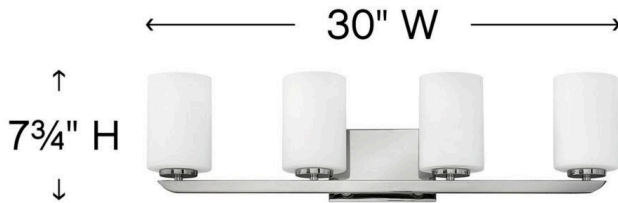

KYRA

55024PN

LARGE FOUR LIGHT VANITY

Clean and crisp, Kyra's minimalist design is anchored with a bold yet simple aesthetic. The sleek cross bar ends with a subtle curve for an element of softness. Rich finish options of Brushed Nickel or Polished Nickel complement the elegant etched opal glass.

DETAILS	
FINISH:	Polished Nickel with Heritage Brass accents
MATERIAL:	Steel
GLASS:	Etched Opal
DIMMABLE:	YES, WITH DIMMABLE LAMP (NOT INCLUDED)

DIMENSIONS	
WIDTH:	30"
HEIGHT:	7.8"
WEIGHT:	6lb
BACK PLATE:	7"W X 4.75"H
EXTENSION:	5.3"
TOP TO OUTLET:	5.500000"

LIGHT SOURCE	
LIGHT SOURCE:	Socketed
WATTAGE:	4-14w Med. LED, 100w Equiv.
VOLTAGE:	120v

SHIPPING	
CARTON LENGTH:	32
CARTON WIDTH:	10.8
CARTON HEIGHT:	6.8
CARTON WEIGHT:	8

PRODUCT DETAILS:

- Fixture can be mounted either up or down
- Suitable for use in damp locations as defined by NEC and CEC. Meets United States UL Underwriters Laboratories & CSA Canadian Standards Association Product Safety Standards.
- Merging the best of traditional and modern elements with a sophisticated and streamlined look
- Mounting hardware is hidden on the back plate to ensure a clean silhouette

HINKLEY

HINKLEY
33000 Pin Oak Parkway
Avon Lake, OH 44012

PHONE: (440) 653-5500
Toll Free: 1 (800) 446-5539

hinkley.com