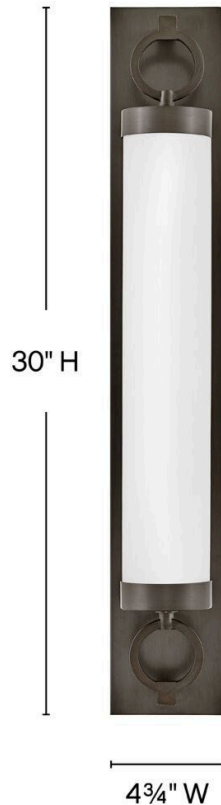

BAYLOR

52293BX

LARGE LED VANITY

For a fixture that is an industrial piece of art, look to Baylor. The sturdy back plate and decorative rings add a nice balance to the etched opal glass to finish off the strong, substantial look. Ideal for providing plenty of functional light, Baylor mounts cleanly to the wall vertically or horizontally to bring style to primary bath, powder rooms, and more. Baylor is part of the Lisa McDennon Collection.

DETAILS	
FINISH:	Black Oxide
MATERIAL:	Steel
GLASS:	Etched Opal
DIMMABLE:	YES - CL TYPE DIMMER (SSL7A)

DIMENSIONS	
WIDTH:	30"
HEIGHT:	4.8"
WEIGHT:	12.5lb
BACK PLATE:	26.25"W X 4.75"H
EXTENSION:	6"
TOP TO OUTLET:	15"

LIGHT SOURCE	
LIGHT SOURCE:	Integrated LED
WATTAGE:	48w LED *Included
VOLTAGE:	120v

SHIPPING	
CARTON LENGTH:	33.5
CARTON WIDTH:	12.8
CARTON HEIGHT:	9
CARTON WEIGHT:	16.3

PRODUCT DETAILS:

- Classic, elegant lines and timeless details enhance a traditional space
- Fixture can be mounted horizontally.
- Suitable for use in damp locations as defined by NEC and CEC. Meets United States UL Underwriters Laboratories & CSA Canadian Standards Association Product Safety Standards.
- LED components carry a 5-year limited warranty
- Fixture can be mounted vertically
- Mounting hardware is hidden on the back plate to ensure a clean silhouette
- The Lisa McDennon Collection offers a striking mix of edgy, sculptural silhouettes that incorporate modern, organic elements and luxe materials, brought to life by her innovative and original point of view.