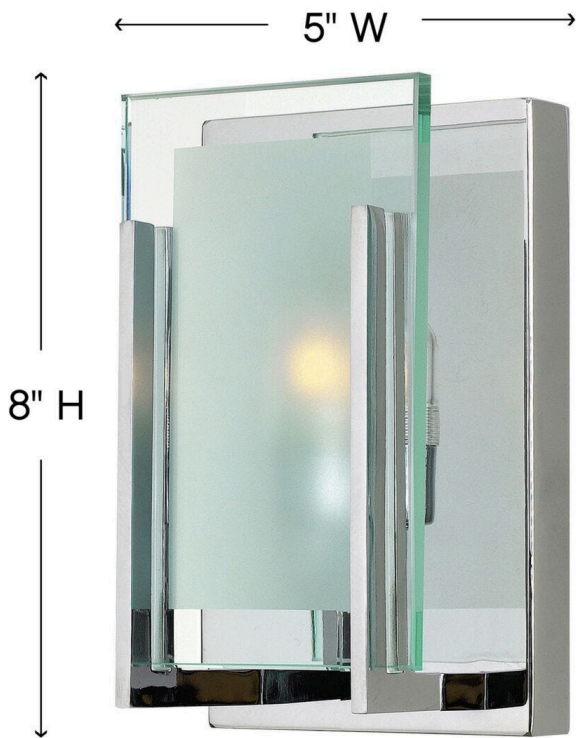

LATITUDE

5650CM

SMALL SINGLE LIGHT VANITY

Latitude is contemporary and sleek, finding its true beauty in the minimalist design. The slim glass panel features rectangular etching while the subtle, split fork frames add understated architectural style.

DETAILS	
FINISH:	Chrome
MATERIAL:	Steel
GLASS:	Inside Etched Clear
DIMMABLE:	Yes

DIMENSIONS	
WIDTH:	5"
HEIGHT:	8"
WEIGHT:	2lb
BACK PLATE:	5"W X 8"H
EXTENSION:	4"
TOP TO OUTLET:	4.000000"

LIGHT SOURCE	
LIGHT SOURCE:	Socketed
WATTAGE:	1-60w G-9 *Included or 1-5w G9 LED, 60w Equiv.
VOLTAGE:	120v

SHIPPING	
CARTON LENGTH:	7.5
CARTON WIDTH:	7.5
CARTON HEIGHT:	11.5
CARTON WEIGHT:	3

PRODUCT DETAILS:

- This fixture must be installed with shades/glass facing up toward the ceiling
- Suitable for use in damp locations as defined by NEC and CEC. Meets United States UL Underwriters Laboratories & CSA Canadian Standards Association Product Safety Standards.
- Sparkling chrome with reflective finish
- Bold silhouette with dramatic details creates a modern statement
- ADA compliant
- Mounting hardware is hidden on the back plate to ensure a clean silhouette