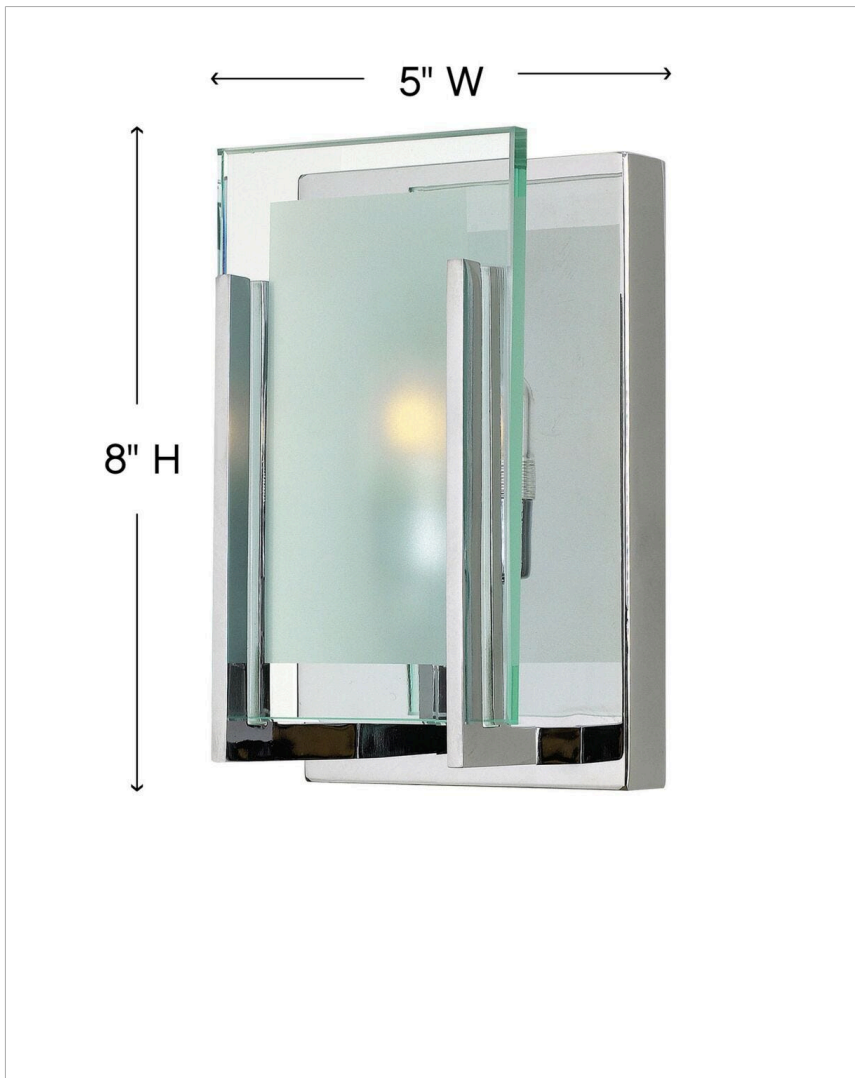

LATITUDE

5650CM

SMALL SINGLE LIGHT VANITY

Latitude is contemporary and sleek, finding its true beauty in the minimalist design. The slim glass panel features rectangular etching while the subtle, split fork frames add understated architectural style.

DETAILS	
FINISH:	Chrome
MATERIAL:	Steel
GLASS:	Inside Etched Clear
DIMMABLE:	Yes

DIMENSIONS	
WIDTH:	5"
HEIGHT:	8"
WEIGHT:	2lb
BACK PLATE:	5"W X 8"H
EXTENSION:	4"
TOP TO OUTLET:	4.000000"

LIGHT SOURCE	
LIGHT SOURCE:	Socketed
WATTAGE:	1-60w G-9 *Included or 1-5w G9 LED, 60w Equiv.
VOLTAGE:	120v

SHIPPING	
CARTON LENGTH:	7.5
CARTON WIDTH:	7.5
CARTON HEIGHT:	11.5
CARTON WEIGHT:	3

PRODUCT DETAILS:

- This fixture must be installed with shades/glass facing up toward the ceiling
- Suitable for use in damp locations as defined by NEC and CEC. Meets United States UL Underwriters Laboratories & CSA Canadian Standards Association Product Safety Standards.
- Sparkling chrome with reflective finish
- Bold silhouette with dramatic details creates a modern statement
- ADA compliant
- Mounting hardware is hidden on the back plate to ensure a clean silhouette