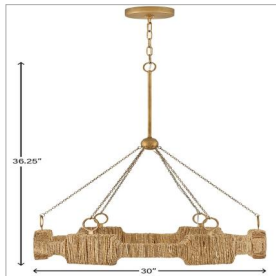

RAFFI

34106BNG

MEDIUM LED SINGLE TIER CHANDELIER

Raffi's coastal bohemian vibe is balanced by its distinctively modern shape. A unique LED design offers abundant light, while a slim frame hand-wrapped in natural reeds provides unexpected texture. Bold Carbon Black or Burnished Gold finishes perfectly complement any color palette.

DETAILS	
FINISH:	Burnished Gold
MATERIAL:	Steel
SLOPE DEGREE:	90
DIMMABLE:	YES - CL TYPE DIMMER (SSL7A)

DIMENSIONS	
WIDTH:	30.5"
HEIGHT:	36.3"
WEIGHT:	13.2lb

LIGHT SOURCE	
LIGHT SOURCE:	Integrated LED
WATTAGE:	22w LED *Included
VOLTAGE:	120v/277v

MOUNTING	
CANOPY:	6.5" Dia.
LEAD WIRE:	1 X 144"

SHIPPING	
CARTON LENGTH:	32.5
CARTON WIDTH:	32.5
CARTON HEIGHT:	11
CARTON WEIGHT:	32

PRODUCT DETAILS:

- Suitable for use in dry (indoor) locations as defined by NEC and CEC. Meets United States UL Underwriters Laboratories & CSA Canadian Standards Association Product Safety Standards.
- This item may be hung on a sloped ceiling
- LED components carry a 5-year limited warranty
- Luxurious gold finish with opulent sheen
- Equipped with a 120/277 universal driver. 0-10 dimming.
- Eclectic style that mixes unconventional elements. Unique and sophisticated designs that feel modern and vintage at the same time.
- The Lisa McDenon Collection offers a striking mix of edgy, sculptural silhouettes that incorporate modern, organic elements and luxe materials, brought to life by her innovative and original point of view.