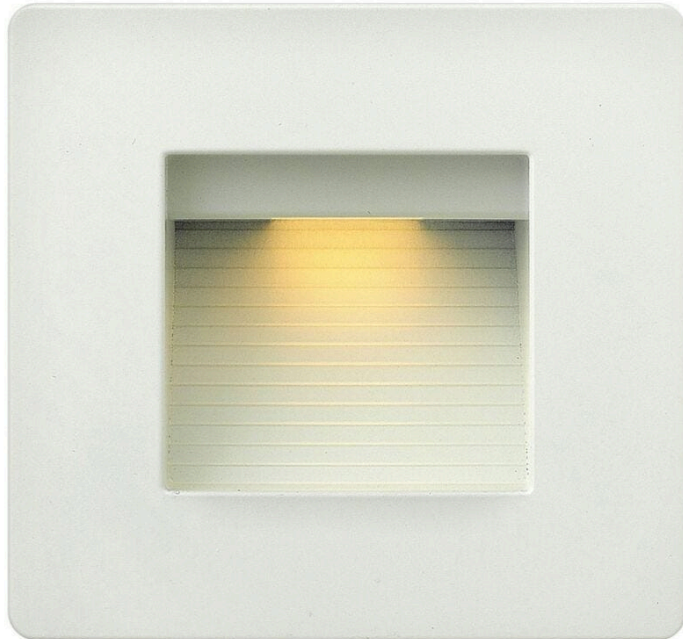

# LUNA

### LED 2700K STEP LIGHT 120V HORIZONTAL DOUBLE GANG

The Luna step light is the perfect addition to any interior or exterior lighting plan and complements the Hinkley Luna outdoor lantern collection. A contemporary styled radius front die cast faceplate is included. The Luna step light is compatible with any decorator style faceplate and is easily retrofitted to any gang/receptacle location.

DETAILS	
FINISH:	Satin White
MATERIAL:	Zinc-Aluminum Alloy
DIMMABLE:	YES, CL TYPE DIMMER (SSL7A)

DIMENSIONS	
WIDTH:	4.8"
HEIGHT:	4.5"
DEPTH:	2.3

LIGHT SOURCE	
LIGHT SOURCE:	Integrated LED
WATTAGE:	4w LED *Included
VOLTAGE:	120v