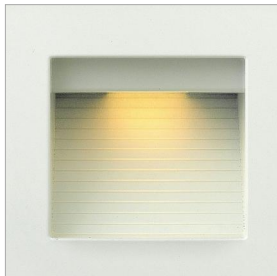

PRODUCT DETAILS:

- Photometrics are based off engine/bulb photometrics at various mounting heights.
- Suitable for use in wet (outdoor direct rain) locations as defined by NEC and CEC. Meets United States UL Underwriters Laboratories & CSA Canadian Standards Association Product Safety Standards
- Double gang configuration
- ADA compliant
- For more information on how to control your landscape lighting via the Hinkley Home Automation App, [click here](#).
- Bold lines and a clean, minimalist style complement contemporary architecture
- Suitable for both indoor and outdoor use
- LED integrated components carry a 10-year limited warranty

HINKLEY

HINKLEY
33000 Pin Oak Parkway
Avon Lake, OH 44012

PHONE: (440) 653-5500
Toll Free: 1 (800) 446-5539

hinkley.com