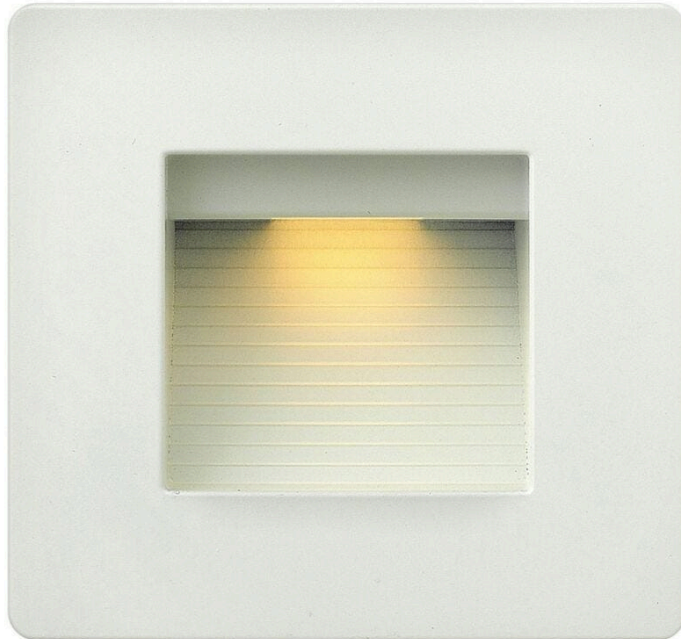

# LUNA

## 58506SW

### LED 2700K STEP LIGHT 120V HORIZONTAL DOUBLE GANG

The Luna step light is the perfect addition to any interior or exterior lighting plan and complements the Hinkley Luna outdoor lantern collection. A contemporary styled radius front die cast faceplate is included. The Luna step light is compatible with any decorator style faceplate and is easily retrofitted to any gang/receptacle location.

DETAILS	
FINISH:	Satin White
MATERIAL:	Zinc-Aluminum Alloy
DIMMABLE:	YES, CL TYPE DIMMER (SSL7A)

DIMENSIONS	
WIDTH:	4.8"
HEIGHT:	4.5"
DEPTH:	2.3

LIGHT SOURCE	
LIGHT SOURCE:	Integrated LED
WATTAGE:	4w LED *Included
VOLTAGE:	120v