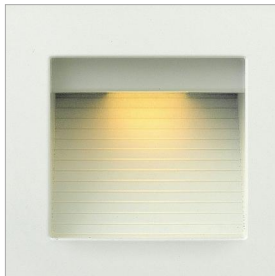

### LED 2700K STEP LIGHT 120V HORIZONTAL DOUBLE GANG

The Luna step light is the perfect addition to any interior or exterior lighting plan and complements the Hinkley Luna outdoor lantern collection. A contemporary styled radius front die cast faceplate is included. The Luna step light is compatible with any decorator style faceplate and is easily retrofitted to any gang/receptacle location.

DETAILS	
FINISH:	Satin White
MATERIAL:	Zinc-Aluminum Alloy
DIMMABLE:	YES, CL TYPE DIMMER (SSL7A)

DIMENSIONS	
WIDTH:	4.8"
HEIGHT:	4.5"
DEPTH:	2.3

LIGHT SOURCE	
LIGHT SOURCE:	Integrated LED
WATTAGE:	4w LED *Included
VOLTAGE:	120v