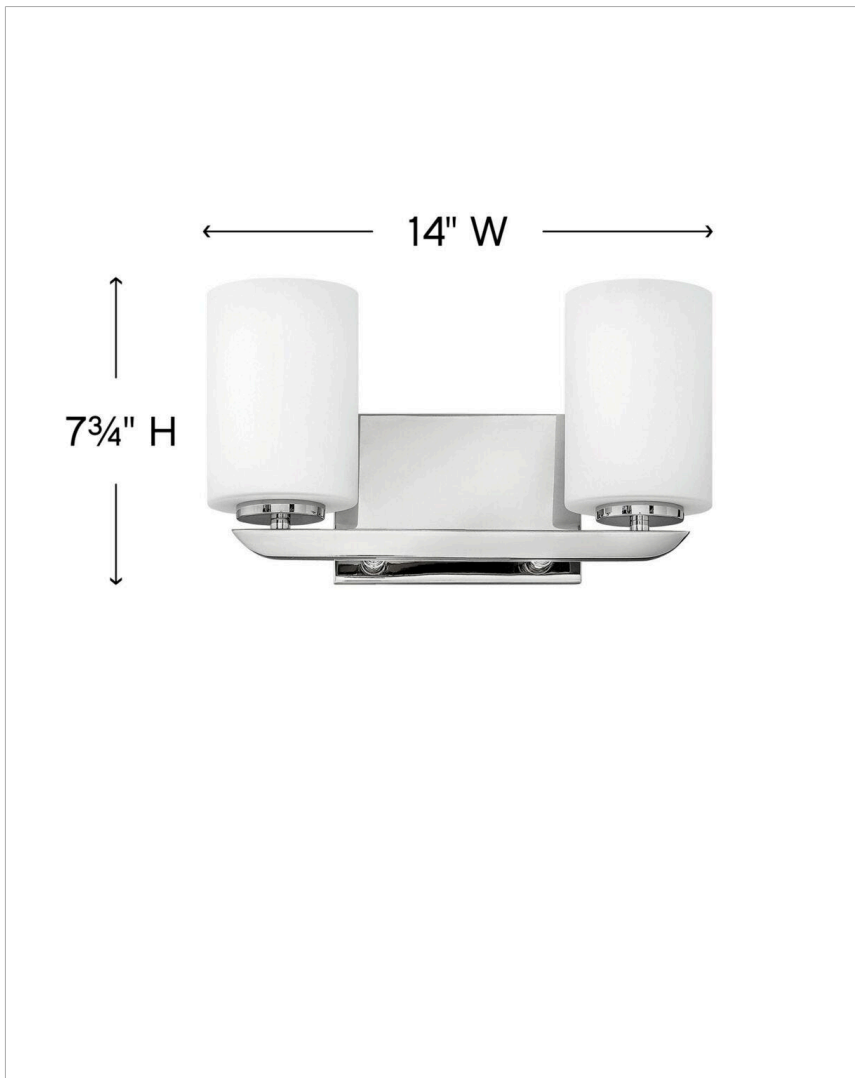

### SMALL TWO LIGHT VANITY

Clean and crisp, Kyra's minimalist design is anchored with a bold yet simple aesthetic. The sleek cross bar ends with a subtle curve for an element of softness. Rich finish options of Brushed Nickel or Polished Nickel complement the elegant etched opal glass.

DETAILS	
FINISH:	Polished Nickel with Heritage Brass accents
MATERIAL:	Steel
GLASS:	Etched Opal
DIMMABLE:	YES, WITH DIMMABLE LAMP (NOT INCLUDED)

DIMENSIONS	
WIDTH:	14"
HEIGHT:	7.8"
WEIGHT:	3.5lb
BACK PLATE:	7"W X 4.75"H
EXTENSION:	5.3"
TOP TO OUTLET:	5.500000"

LIGHT SOURCE	
LIGHT SOURCE:	Socketed
WATTAGE:	2-14w Med. LED, 100w Equiv.
VOLTAGE:	120v

SHIPPING	
CARTON LENGTH:	11.3
CARTON WIDTH:	17
CARTON HEIGHT:	6.5
CARTON WEIGHT:	4.3

#### PRODUCT DETAILS:

- Fixture can be mounted either up or down
- Suitable for use in damp locations as defined by NEC and CEC. Meets United States UL Underwriters Laboratories & CSA Canadian Standards Association Product Safety Standards.
- Merging the best of traditional and modern elements with a sophisticated and streamlined look
- Mounting hardware is hidden on the back plate to ensure a clean silhouette