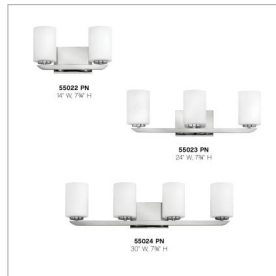

KYRA

55022PN

SMALL TWO LIGHT VANITY

Clean and crisp, Kyra's minimalist design is anchored with a bold yet simple aesthetic. The sleek cross bar ends with a subtle curve for an element of softness. Rich finish options of Brushed Nickel or Polished Nickel complement the elegant etched opal glass.

DETAILS	
FINISH:	Polished Nickel with Heritage Brass accents
MATERIAL:	Steel
GLASS:	Etched Opal
DIMMABLE:	YES, WITH DIMMABLE LAMP (NOT INCLUDED)

DIMENSIONS	
WIDTH:	14"
HEIGHT:	7.8"
WEIGHT:	3.5lb
BACK PLATE:	7"W X 4.75"H
EXTENSION:	5.3"
TOP TO OUTLET:	5.500000"

LIGHT SOURCE	
LIGHT SOURCE:	Socketed
WATTAGE:	2-14w Med. LED, 100w Equiv.
VOLTAGE:	120v

SHIPPING	
CARTON LENGTH:	11.3
CARTON WIDTH:	17
CARTON HEIGHT:	6.5
CARTON WEIGHT:	4.3

PRODUCT DETAILS:

- Fixture can be mounted either up or down
- Suitable for use in damp locations as defined by NEC and CEC. Meets United States UL Underwriters Laboratories & CSA Canadian Standards Association Product Safety Standards.
- Merging the best of traditional and modern elements with a sophisticated and streamlined look
- Mounting hardware is hidden on the back plate to ensure a clean silhouette