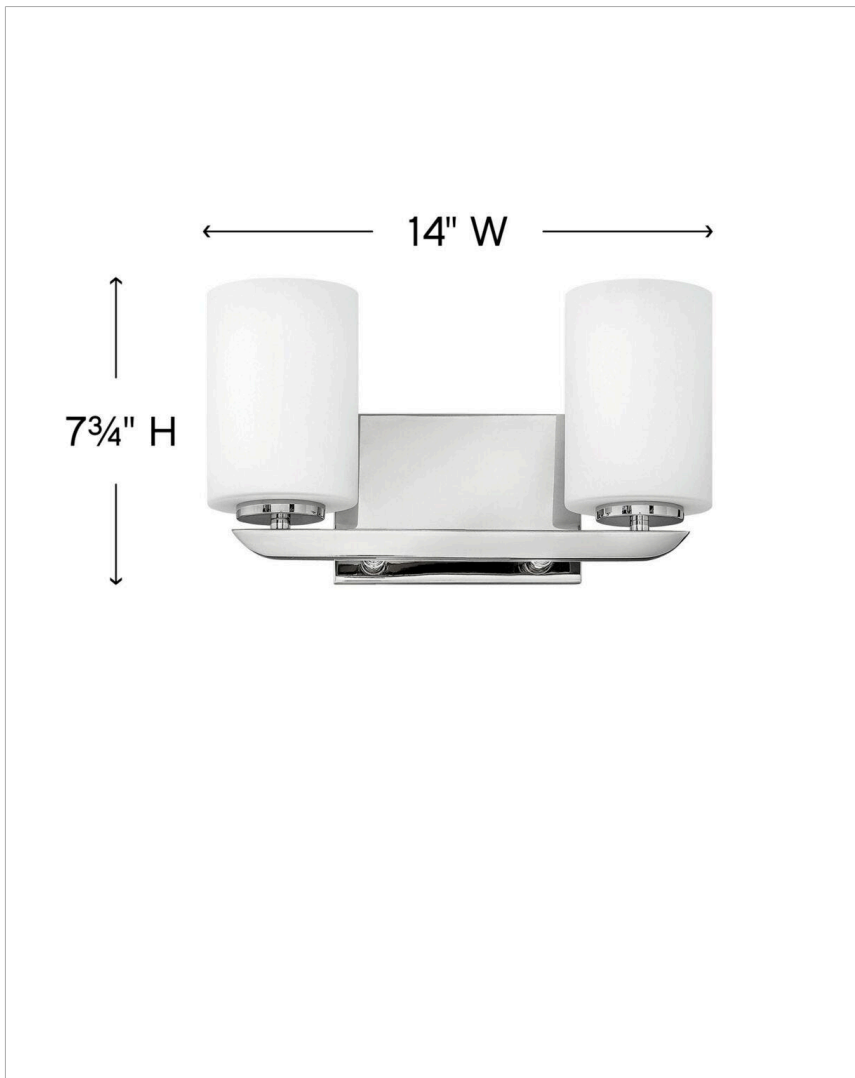

KYRA

55022PN

SMALL TWO LIGHT VANITY

Clean and crisp, Kyra's minimalist design is anchored with a bold yet simple aesthetic. The sleek cross bar ends with a subtle curve for an element of softness. Rich finish options of Brushed Nickel or Polished Nickel complement the elegant etched opal glass.

DETAILS	
FINISH:	Polished Nickel with Heritage Brass accents
MATERIAL:	Steel
GLASS:	Etched Opal
DIMMABLE:	YES, WITH DIMMABLE LAMP (NOT INCLUDED)

DIMENSIONS	
WIDTH:	14"
HEIGHT:	7.8"
WEIGHT:	3.5lb
BACK PLATE:	7"W X 4.75"H
EXTENSION:	5.3"
TOP TO OUTLET:	5.500000"

LIGHT SOURCE	
LIGHT SOURCE:	Socketed
WATTAGE:	2-14w Med. LED, 100w Equiv.
VOLTAGE:	120v

SHIPPING	
CARTON LENGTH:	11.3
CARTON WIDTH:	17
CARTON HEIGHT:	6.5
CARTON WEIGHT:	4.3

PRODUCT DETAILS:

- Fixture can be mounted either up or down
- Suitable for use in damp locations as defined by NEC and CEC. Meets United States UL Underwriters Laboratories & CSA Canadian Standards Association Product Safety Standards.
- Merging the best of traditional and modern elements with a sophisticated and streamlined look
- Mounting hardware is hidden on the back plate to ensure a clean silhouette