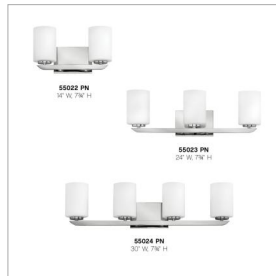

KYRA

55022PN

SMALL TWO LIGHT VANITY

Clean and crisp, Kyra's minimalist design is anchored with a bold yet simple aesthetic. The sleek cross bar ends with a subtle curve for an element of softness. Rich finish options of Brushed Nickel or Polished Nickel complement the elegant etched opal glass.

DETAILS

FINISH:	Polished Nickel with Heritage Brass accents
MATERIAL:	Steel
GLASS:	Etched Opal
DIMMABLE:	YES, WITH DIMMABLE LAMP (NOT INCLUDED)

DIMENSIONS

WIDTH:	14"
HEIGHT:	7.8"
WEIGHT:	3.5lb
BACK PLATE:	7"W X 4.75"H
EXTENSION:	5.3"
TOP TO OUTLET:	5.500000"

LIGHT SOURCE

LIGHT SOURCE:	Socketed
WATTAGE:	2-14w Med. LED, 100w Equiv.
VOLTAGE:	120v

SHIPPING

CARTON LENGTH:	11.3
CARTON WIDTH:	17
CARTON HEIGHT:	6.5
CARTON WEIGHT:	4.3

PRODUCT DETAILS:

- Fixture can be mounted either up or down
- Suitable for use in damp locations as defined by NEC and CEC. Meets United States UL Underwriters Laboratories & CSA Canadian Standards Association Product Safety Standards.
- Merging the best of traditional and modern elements with a sophisticated and streamlined look
- Mounting hardware is hidden on the back plate to ensure a clean silhouette