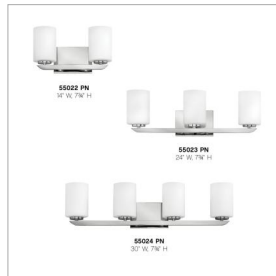

### SMALL TWO LIGHT VANITY

Clean and crisp, Kyra's minimalist design is anchored with a bold yet simple aesthetic. The sleek cross bar ends with a subtle curve for an element of softness. Rich finish options of Brushed Nickel or Polished Nickel complement the elegant etched opal glass.

DETAILS	
FINISH:	Polished Nickel with Heritage Brass accents
MATERIAL:	Steel
GLASS:	Etched Opal
DIMMABLE:	YES, WITH DIMMABLE LAMP (NOT INCLUDED)

DIMENSIONS	
WIDTH:	14"
HEIGHT:	7.8"
WEIGHT:	3.5lb
BACK PLATE:	7"W X 4.75"H
EXTENSION:	5.3"
TOP TO OUTLET:	5.500000"

LIGHT SOURCE	
LIGHT SOURCE:	Socketed
WATTAGE:	2-14w Med. LED, 100w Equiv.
VOLTAGE:	120v

SHIPPING	
CARTON LENGTH:	11.3
CARTON WIDTH:	17
CARTON HEIGHT:	6.5
CARTON WEIGHT:	4.3