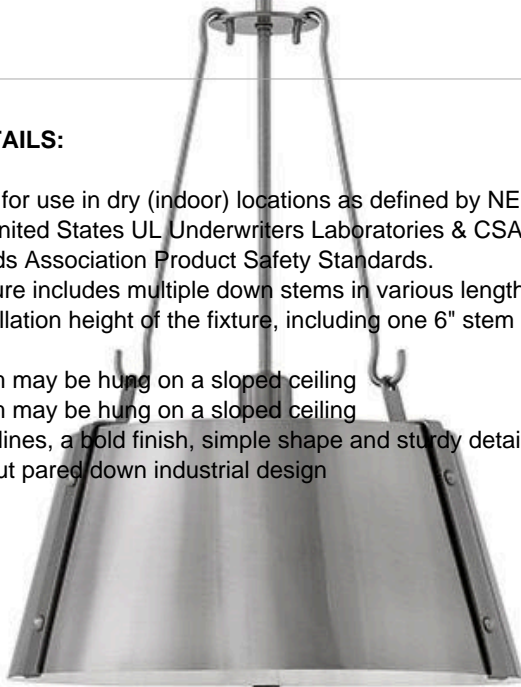

DETAILS	
FINISH:	Polished Antique Nickel
MATERIAL:	Steel
SLOPE DEGREE:	90
DIMMABLE:	YES, WITH DIMMABLE LAMP (NOT INCLUDED)

DIMENSIONS	
WIDTH:	15.3"
HEIGHT:	19.8"
WEIGHT:	7.7lb

LIGHT SOURCE	
LIGHT SOURCE:	Socketed
WATTAGE:	1-14w Med. LED, 100w Equiv.
VOLTAGE:	120v

MOUNTING	
CANOPY:	5" Dia.
LEAD WIRE:	1 X 120"
MAX HEIGHT:	54.3

SHIPPING	
CARTON LENGTH:	17.5
CARTON WIDTH:	17.8
CARTON HEIGHT:	12.8
CARTON WEIGHT:	11

#### PRODUCT DETAILS:

- Suitable for use in dry (indoor) locations as defined by NEC and CEC. Meets United States UL Underwriters Laboratories & CSA Canadian Standards Association Product Safety Standards.
- This fixture includes multiple down stems in various lengths to customize the installation height of the fixture, including one 6" stem and two 12" stems
- This item may be hung on a sloped ceiling
- This item may be hung on a sloped ceiling
- Angular lines, a bold finish, simple shape and sturdy details merge for a robust but pared down industrial design