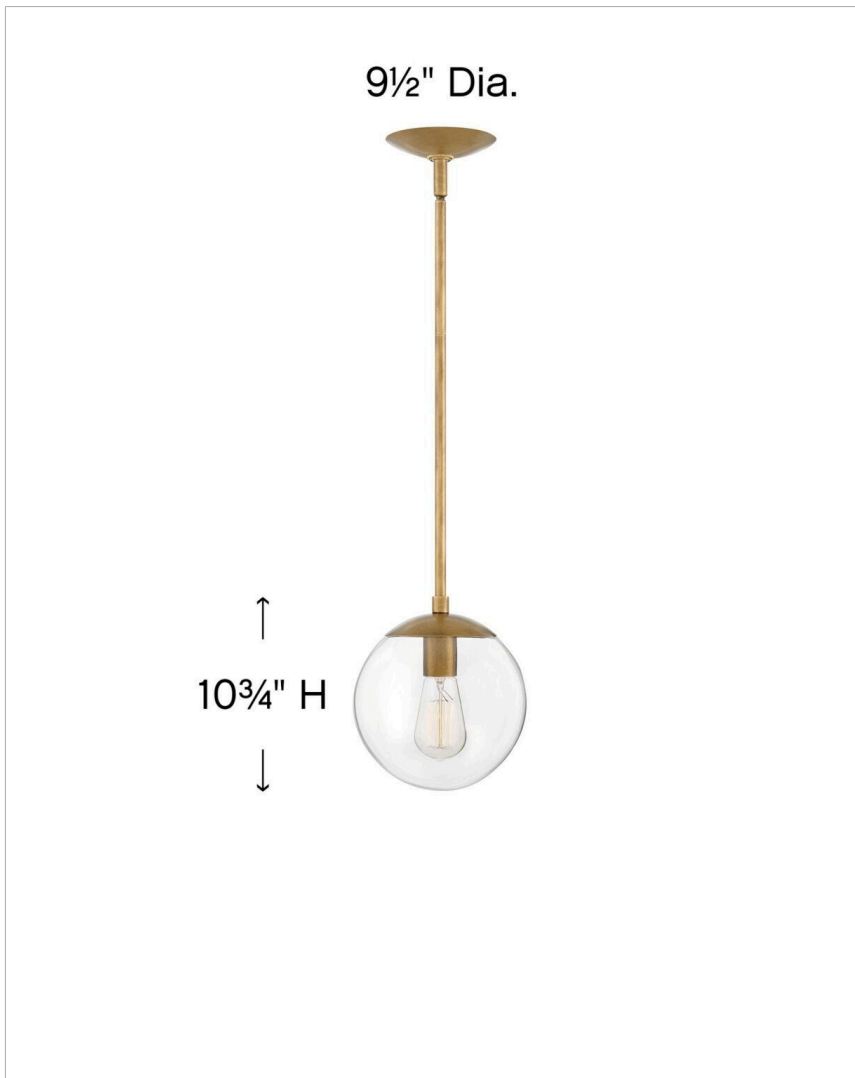

# WARBY

3747HB

SMALL PENDANT

Add a mid-century modern design pop to a multitude of spaces with Warby. Tailor Warby to your personal style by modifying the length of the stems or choose to install sconces with the globe either up or down. Vintage style bulbs are recommended.

DETAILS	
FINISH:	Heritage Brass
MATERIAL:	Steel
GLASS:	Clear
SLOPE DEGREE:	90
DIMMABLE:	YES, WITH DIMMABLE LAMP (NOT INCLUDED)

DIMENSIONS	
WIDTH:	9.5"
HEIGHT:	10.8"
WEIGHT:	3.8lb

LIGHT SOURCE	
LIGHT SOURCE:	Socketed
WATTAGE:	1-10w Med. LED, 100w Equiv.
VOLTAGE:	120v

MOUNTING	
CANOPY:	5" Dia.
LEAD WIRE:	1 X 120"
MAX HEIGHT:	43.8

SHIPPING	
CARTON LENGTH:	12
CARTON WIDTH:	12
CARTON HEIGHT:	14
CARTON WEIGHT:	5.3

## PRODUCT DETAILS:

- Suitable for use in dry (indoor) locations as defined by NEC and CEC. Meets United States UL Underwriters Laboratories & CSA Canadian Standards Association Product Safety Standards.
- This fixture includes multiple down stems in various lengths to customize the installation height of the fixture, including one 6" stem and two 12" stems
- This item may be hung on a sloped ceiling
- Ideal for vintage filament bulbs (not included)