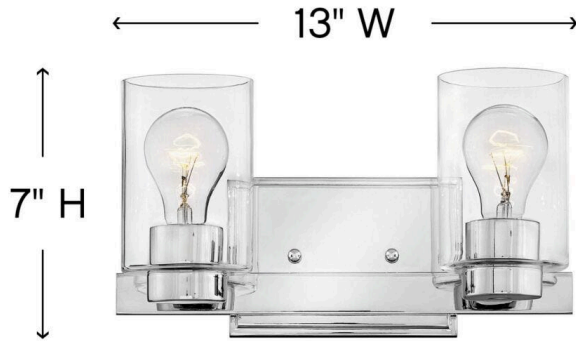

## 5052CM-CL

### SMALL TWO LIGHT VANITY

Miley's chic design complements a variety of décors with its sleek lines and elegant glass shape. The cast stepped back plate and cast glass holders in Chrome or Brushed Nickel finishes add to its beauty.

DETAILS	
FINISH:	Chrome
MATERIAL:	Steel
GLASS:	Clear
DIMMABLE:	YES, WITH DIMMABLE LAMP (NOT INCLUDED)

DIMENSIONS	
WIDTH:	13"
HEIGHT:	7"
WEIGHT:	3lb
BACK PLATE:	6.5"W X 4.75"H
EXTENSION:	5.8"
TOP TO OUTLET:	4.500000"

LIGHT SOURCE	
LIGHT SOURCE:	Socketed
WATTAGE:	2-12w Med. LED, 100w Equiv.
VOLTAGE:	120v

SHIPPING	
CARTON LENGTH:	16
CARTON WIDTH:	11.5
CARTON HEIGHT:	6.5
CARTON WEIGHT:	4